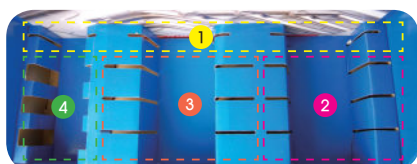

1127R

- Extra long arm type
- Tamper-resistant type
- For torx head screw

KT NO.	Size	mm	mm	g	Box
112710R	T10H	18	92	5	20 / 400
112715R	T15H	20	103	8	20 / 400
112720R	T20H	22	115	12	20 / 400
112725R	T25H	25	130	17	20 / 300
112727R	T27H	29	146	25	20 / 300
112730R	T30H	35	165	40	20 / 300
112740R	T40H	40	182	60	10 / 100
112745R	T45H	45	202	89	10 / 100
112750R	T50H	49	225	126	10 / 100

Paper Display Stand for L Wrench Set

87119

- Capacity : 12 sets
- For allen, spline, ball, torx with hole, ex:
 - (1) 20309PR, 20409PR
 - (2) 20108MR, 20109MR, 20319PR, 20419PR, 20208MR, 20209MR
 - (3) 20107MR01, 20107SR, 20219MR, 20307PR, 20407PR, 20308PR
 - (4) 20218MR, 20505PR, 20515PR
- Size: 393 x 154 x 345 mm
- 0.47g / CUFT 49.4