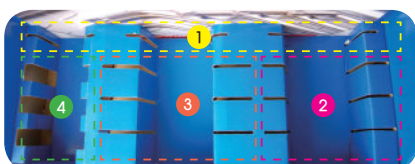

1127R

- Extra long arm type
- Tamper-resistant type
- For torx head screw

KT NO.	Size	mm	mm	g	Box / Carton
112710R	T10H	18	92	5	20 / 400
112715R	T15H	20	103	8	20 / 400
112720R	T20H	22	115	12	20 / 400
112725R	T25H	25	130	17	20 / 300
112727R	T27H	29	146	25	20 / 300
112730R	T30H	35	165	40	20 / 300
112740R	T40H	40	182	60	10 / 100
112745R	T45H	45	202	89	10 / 100
112750R	T50H	49	225	126	10 / 100

Paper Display Stand for L Wrench Set

87119

- Capacity : 12 sets
- For allen, spline, ball, torx with hole, ex:
 - (1) 20309PR, 20409PR
 - (2) 20108MR, 20109MR, 20319PR, 20419PR, 20208MR, 20209MR
 - (3) 20107MR01, 20107SR, 20219MR, 20307PR, 20407PR, 20308PR
 - (4) 20218MR, 20505PR, 20515PR
- Size: 393 x 154 x 345 mm
- 0.47g / CUFT 49.4