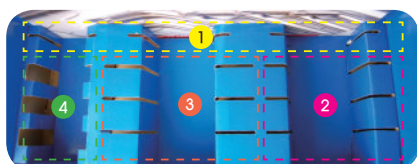

## 1127R

- Extra long arm type
- Tamper-resistant type
- For torx head screw

KT NO.	Size	mm	mm		
112710R	T10H	18	92	5	20 / 400
112715R	T15H	20	103	8	20 / 400
112720R	T20H	22	115	12	20 / 400
112725R	T25H	25	130	17	20 / 300
112727R	T27H	29	146	25	20 / 300
112730R	T30H	35	165	40	20 / 300
112740R	T40H	40	182	60	10 / 100
112745R	T45H	45	202	89	10 / 100
112750R	T50H	49	225	126	10 / 100

## 87119

- Capacity : 12 sets
- For allen, spline, ball, torx with hole, ex:
  - (1) 20309PR, 20409PR
  - (2) 20108MR, 20109MR, 20319PR, 20419PR, 20208MR, 20209MR
  - (3) 20107MR01, 20107SR, 20219MR, 20307PR, 20407PR, 20308PR
  - (4) 20218MR, 20505PR, 20515PR
- Size: 393 x 154 x 345 mm
- 0.47g / CUFT 49.4