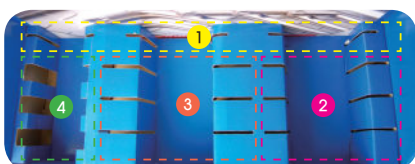

1127R

- Extra long arm type
- Tamper-resistant type
- For torx head screw

KT NO.	Size	mm	mm	g	Box
112710R	T10H	18	92	5	20 / 400
112715R	T15H	20	103	8	20 / 400
112720R	T20H	22	115	12	20 / 400
112725R	T25H	25	130	17	20 / 300
112727R	T27H	29	146	25	20 / 300
112730R	T30H	35	165	40	20 / 300
112740R	T40H	40	182	60	10 / 100
112745R	T45H	45	202	89	10 / 100
112750R	T50H	49	225	126	10 / 100

Paper Display Stand for L Wrench Set

87119

- Capacity : 12 sets
- For allen, spline, ball, torx with hole, ex:
 - (1) 20309PR, 20409PR
 - (2) 20108MR, 20109MR, 20319PR, 20419PR, 20208MR, 20209MR
 - (3) 20107MR01, 20107SR, 20219MR, 20307PR, 20407PR, 20308PR
 - (4) 20218MR, 20505PR, 20515PR
- Size: 393 x 154 x 345 mm
- 0.47g / CUFT 49.4