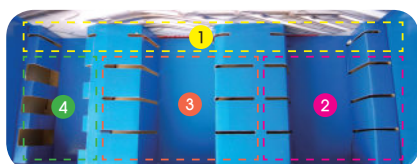

1127R

- Extra long arm type
- Tamper-resistant type
- For torx head screw

KT NO.	Size	mm	mm	g	Box / Carton
112710R	T10H	18	92	5	20 / 400
112715R	T15H	20	103	8	20 / 400
112720R	T20H	22	115	12	20 / 400
112725R	T25H	25	130	17	20 / 300
112727R	T27H	29	146	25	20 / 300
112730R	T30H	35	165	40	20 / 300
112740R	T40H	40	182	60	10 / 100
112745R	T45H	45	202	89	10 / 100
112750R	T50H	49	225	126	10 / 100

Paper Display Stand for L Wrench Set

87119

- Capacity : 12 sets
- For allen, spline, ball, torx with hole, ex:
 - (1) 20309PR, 20409PR
 - (2) 20108MR, 20109MR, 20319PR, 20419PR, 20208MR, 20209MR
 - (3) 20107MR01, 20107SR, 20219MR, 20307PR, 20407PR, 20308PR
 - (4) 20218MR, 20505PR, 20515PR
- Size: 393 x 154 x 345 mm
- 0.47g / CUFT 49.4