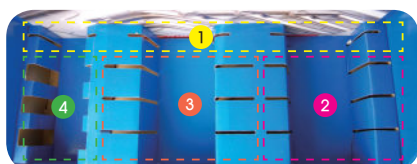

1127R

- Extra long arm type
- Tamper-resistant type
- For torx head screw

KT NO.	Size	mm	mm		
112710R	T10H	18	92	5	20 / 400
112715R	T15H	20	103	8	20 / 400
112720R	T20H	22	115	12	20 / 400
112725R	T25H	25	130	17	20 / 300
112727R	T27H	29	146	25	20 / 300
112730R	T30H	35	165	40	20 / 300
112740R	T40H	40	182	60	10 / 100
112745R	T45H	45	202	89	10 / 100
112750R	T50H	49	225	126	10 / 100

Paper Display Stand for L Wrench Set

87119

- Capacity : 12 sets
- For allen, spline, ball, torx with hole, ex:
 - (1) 20309PR, 20409PR
 - (2) 20108MR, 20109MR, 20319PR, 20419PR, 20208MR, 20209MR
 - (3) 20107MR01, 20107SR, 20219MR, 20307PR, 20407PR, 20308PR
 - (4) 20218MR, 20505PR, 20515PR
- Size: 393 x 154 x 345 mm
- 0.47g / CUFT 49.4