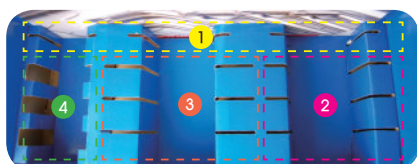

1127R

- Extra long arm type
- Tamper-resistant type
- For torx head screw

KT NO.	Size	mm	mm	g	kg
112710R	T10H	18	92	5	20 / 400
112715R	T15H	20	103	8	20 / 400
112720R	T20H	22	115	12	20 / 400
112725R	T25H	25	130	17	20 / 300
112727R	T27H	29	146	25	20 / 300
112730R	T30H	35	165	40	20 / 300
112740R	T40H	40	182	60	10 / 100
112745R	T45H	45	202	89	10 / 100
112750R	T50H	49	225	126	10 / 100

Paper Display Stand for L Wrench Set

87119

- Capacity : 12 sets
- For allen, spline, ball, torx with hole, ex:
 - (1) 20309PR, 20409PR
 - (2) 20108MR, 20109MR, 20319PR, 20419PR, 20208MR, 20209MR
 - (3) 20107MR01, 20107SR, 20219MR, 20307PR, 20407PR, 20308PR
 - (4) 20218MR, 20505PR, 20515PR
- Size: 393 x 154 x 345 mm
- 0.47g / CUFT 49.4