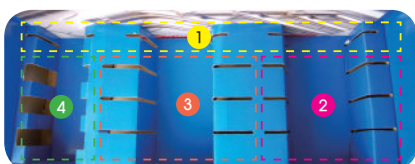

## 1127R

- Extra long arm type
- Tamper-resistant type
- For torx head screw

KT NO.	Size	mm	mm	g	Box
112710R	T10H	18	92	5	20 / 400
112715R	T15H	20	103	8	20 / 400
112720R	T20H	22	115	12	20 / 400
112725R	T25H	25	130	17	20 / 300
112727R	T27H	29	146	25	20 / 300
112730R	T30H	35	165	40	20 / 300
112740R	T40H	40	182	60	10 / 100
112745R	T45H	45	202	89	10 / 100
112750R	T50H	49	225	126	10 / 100

## 87119

- Capacity : 12 sets
- For allen, spline, ball, torx with hole, ex:
  - (1) 20309PR, 20409PR
  - (2) 20108MR, 20109MR, 20319PR, 20419PR, 20208MR, 20209MR
  - (3) 20107MR01, 20107SR, 20219MR, 20307PR, 20407PR, 20308PR
  - (4) 20218MR, 20505PR, 20515PR
- Size: 393 x 154 x 345 mm
- 0.47g / CUFT 49.4