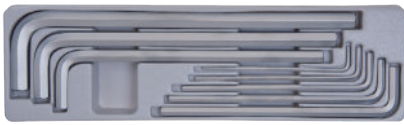

Hex Key Set

20208MR01

20208SR01

20210MR

8 PC.

10 PC.

Metal case size (mm) :
372 x 153 x 40 (0.08 cuft)

KT NO.	Spec.	Contents	kg	1.25	1 / 20
20208MR01	Extra long arm	● 1125MR H3, H4, H5, H6, H8, H10, H12, H14			
20208SR01	arm	● 1125SR 1/8, 5/32, 3/16, 1/4, 5/16, 3/8, 1/2, 9/16			

Spec.	Contents	kg	3.03	1 / 6
Extra long arm	● 1125MR H3, H4, H5, H6, H7, H8, H10, H12, H14, H17			

L- wrench Set With Display Stnad

2020H0MR

- 5mm durable acrylic sheets to increase structural strength
- Transparent design for demonstrating product feature
- Great capacity, suitable for multi-size
- Size : 220 x 260 x 270mm