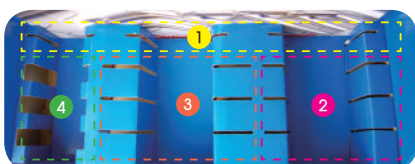

## 1127R

- Extra long arm type
- Tamper-resistant type
- For torx head screw

KT NO.	Size	mm	mm	g	Box / Carton
112710R	T10H	18	92	5	20 / 400
112715R	T15H	20	103	8	20 / 400
112720R	T20H	22	115	12	20 / 400
112725R	T25H	25	130	17	20 / 300
112727R	T27H	29	146	25	20 / 300
112730R	T30H	35	165	40	20 / 300
112740R	T40H	40	182	60	10 / 100
112745R	T45H	45	202	89	10 / 100
112750R	T50H	49	225	126	10 / 100

## 87119

- Capacity : 12 sets
- For allen, spline, ball, torx with hole, ex:
  - (1) 20309PR, 20409PR
  - (2) 20108MR, 20109MR, 20319PR, 20419PR, 20208MR, 20209MR
  - (3) 20107MR01, 20107SR, 20219MR, 20307PR, 20407PR, 20308PR
  - (4) 20218MR, 20505PR, 20515PR
- Size: 393 x 154 x 345 mm
- 0.47g / CUFT 49.4