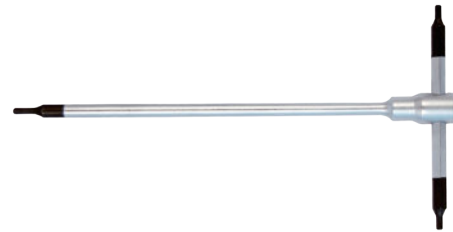

T - handle Wrench

- Material - Chrome vanadium steel
- Finishing - chrome plated

1195M

- 6 Points
- For hexagon head screw
- The handle pin can be removed for another wrench

KT NO.	mm	mm	mm	g	mm
119502M	H2	64	127	22	10 / 200
119525M	H2.5	64	127	22	10 / 200
119503M	H3	64	127	22	10 / 200
119504M	H4	90	181	64	10 / 200
119505M	H5	90	182	65	10 / 200
119506M	H6	105	210	135	6 / 48
119508M	H8	124	250	224	4 / 32
119510M	H10	145	300	386	5 / 50

Wing Handle torx Screwdriver & Set

1153A

KT NO.	Size	mm	mm	mm	g	mm
1153A05R	T5	45	84	35	7	20 / 200
1153A06R	T6	45	84	35	7	20 / 200
1153A07R	T7	45	84	35	7	20 / 200
1153A08R	T8	45	84	35	7	20 / 200
1153A09R	T9	45	84	35	10	20 / 200
1153A10R	T10	45	84	35	10	20 / 200
1153A15R	T15	45	84	35	10	20 / 200
1153A20R	T20	45	84	35	10	20 / 200

23308PR

8 PC.

Contents

0.26 g / 1 / 20

1153A

T5, T6, T7, T8, T9, T10, T15, T20

Flag Handle torx Screwdriver & Set

1163A