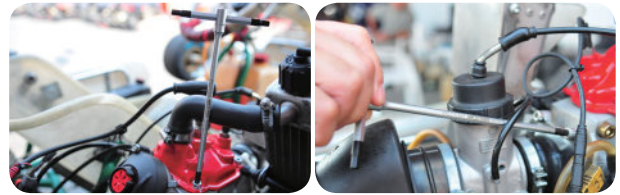

T - handle Wrench

- Material - Chrome vanadium steel
- Finishing - chrome plated

1195M

- 6 Points
- For hexagon head screw
- The handle pin can be removed for another wrench

KT NO.	mm	mm	mm	g	mm
119502M	H2	64	127	22	10 / 200
119525M	H2.5	64	127	22	10 / 200
119503M	H3	64	127	22	10 / 200
119504M	H4	90	181	64	10 / 200
119505M	H5	90	182	65	10 / 200
119506M	H6	105	210	135	6 / 48
119508M	H8	124	250	224	4 / 32
119510M	H10	145	300	386	5 / 50