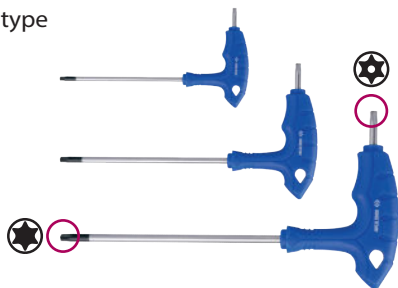

# Aluminum Folding Hex Key Wrench Set

**20317MR**

- 7-in-1 aluminum folding hex key wrench set

Spec	Contents	90	10 / 200
knife type	● H1.5, H2, H2.5, H3, H4, H5, H6		

# Aluminum Folding Tool Set

**20306PR**

- 6-in-1 aluminum folding tool set

Spec	Contents	104	12 / 72
knife type	● H3, H4, H5, H6		
	⊕ PH2		
	⊖ 5.0		

# L- type Wrench

KT No. & D1

- Material - SNCM - V alloy steel
- Finishing - chrome plated with black tip

**1160MR**

- Hexagon with ball point head

KT NO.	mm	mm	mm	g	10 / 200
116002MR	H2	95	145	14	10 / 200
116025MR	H2.5	95	145	17	10 / 200
116003MR	H3	95	145	20	10 / 200
116004MR	H4	95	145	29	10 / 200
116005MR	H5	150	215	66	10 / 200
116006MR	H6	150	215	84	10 / 200
116007MR	H7	150	215	105	10 / 200
116008MR	H8	200	280	188	10 / 80
116010MR	H10	200	280	265	10 / 80

**1163R**

- For torx internal screw
- Tamper-resistant type

KT NO.	Size	mm	mm	g	10 / 200
116310R	T10H	95	145	22	10 / 200
116315R	T15H	95	145	23	10 / 200
116320R	T20H	95	145	31	10 / 200
116325R	T25H	95	145	31	10 / 200
116327R	T27H	150	215	78	10 / 200
116330R	T30H	150	215	78	10 / 200
116340R	T40H	150	215	97	10 / 200
116345R	T45H	200	280	176	10 / 80
116350R	T50H	200	280	209	10 / 80