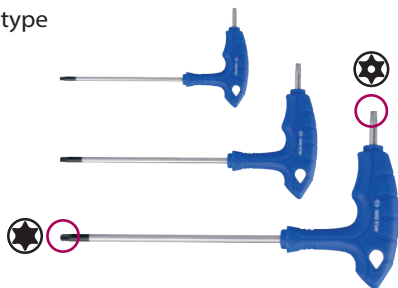

- 6-in-1 aluminum folding tool set

Spec	Contents	g	mm	mm	kg	mm
knife type	● H3, H4, H5, H6 ⊕ PH2 ⊖ 5.0	104	12	72		

L- type Wrench

KT No. & D1

- Material - SNCM - V alloy steel
- Finishing - chrome plated with black tip

1160MR

- Hexagon with ball point head

KT NO.	mm	mm	mm	g	mm
116002MR	H2	95	145	14	10 / 200
116025MR	H2.5	95	145	17	10 / 200
116003MR	H3	95	145	20	10 / 200
116004MR	H4	95	145	29	10 / 200
116005MR	H5	150	215	66	10 / 200
116006MR	H6	150	215	84	10 / 200
116007MR	H7	150	215	105	10 / 200
116008MR	H8	200	280	188	10 / 80
116010MR	H10	200	280	265	10 / 80

1163R

- For torx internal screw
- Tamper-resistant type

KT NO.	Size	mm	mm	g	mm
116310R	T10H	95	145	22	10 / 200
116315R	T15H	95	145	23	10 / 200
116320R	T20H	95	145	31	10 / 200
116325R	T25H	95	145	31	10 / 200
116327R	T27H	150	215	78	10 / 200
116330R	T30H	150	215	78	10 / 200
116340R	T40H	150	215	97	10 / 200
116345R	T45H	200	280	176	10 / 80
116350R	T50H	200	280	209	10 / 80