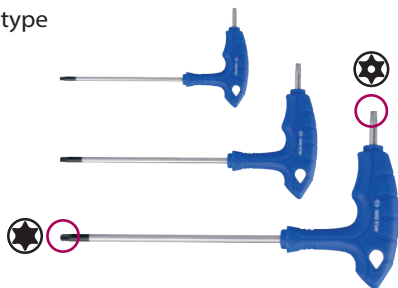

1163R

- For torx internal screw
- Tamper-resistant type

KT NO.	Size	mm	mm	g	10 / 200
116310R	T10H	95	145	22	10 / 200
116315R	T15H	95	145	23	10 / 200
116320R	T20H	95	145	31	10 / 200
116325R	T25H	95	145	31	10 / 200
116327R	T27H	150	215	78	10 / 200
116330R	T30H	150	215	78	10 / 200
116340R	T40H	150	215	97	10 / 200
116345R	T45H	200	280	176	10 / 80
116350R	T50H	200	280	209	10 / 80

1165MR

- For hexagon head screw