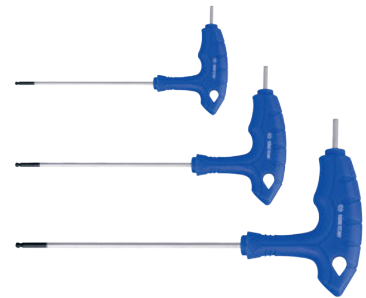

Aluminum Folding Hex Key Wrench Set

20317MR

- 7-in-1 aluminum folding hex key wrench set

Spec	Contents	90	10 / 200
knife type	● H1.5, H2, H2.5, H3, H4, H5, H6		

Aluminum Folding Tool Set

20306PR

- 6-in-1 aluminum folding tool set

Spec	Contents	104	12 / 72
knife type	● H3, H4, H5, H6		
	⊕ PH2		
	⊖ 5.0		

L- type Wrench

KT No. & D1

- Material - SNCM - V alloy steel
- Finishing - chrome plated with black tip

1160MR

- Hexagon with ball point head

KT NO.	mm	mm	mm		
116002MR	H2	95	145	14	10 / 200
116025MR	H2.5	95	145	17	10 / 200
116003MR	H3	95	145	20	10 / 200
116004MR	H4	95	145	29	10 / 200
116005MR	H5	150	215	66	10 / 200
116006MR	H6	150	215	84	10 / 200
116007MR	H7	150	215	105	10 / 200
116008MR	H8	200	280	188	10 / 80
116010MR	H10	200	280	265	10 / 80

1163R

- For torx internal screw
- Tamper-resistant type

KT NO.	Size	mm	mm		
116310R	T10H	95	145	22	10 / 200
116315R	T15H	95	145	23	10 / 200
116320R	T20H	95	145	31	10 / 200
116325R	T25H	95	145	31	10 / 200
116327R	T27H	150	215	78	10 / 200
116330R	T30H	150	215	78	10 / 200
116340R	T40H	150	215	97	10 / 200
116345R	T45H	200	280	176	10 / 80
116350R	T50H	200	280	209	10 / 80