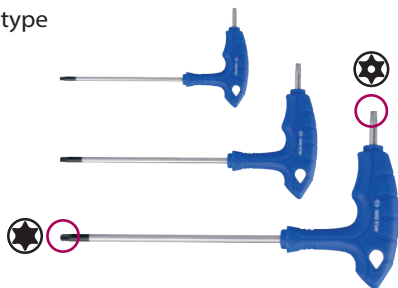

Aluminum Folding Hex Key Wrench Set

20317MR

- 7-in-1 aluminum folding hex key wrench set

Spec	Contents	90	10 / 200
knife type	● H1.5, H2, H2.5, H3, H4, H5, H6		

Aluminum Folding Tool Set

20306PR

- 6-in-1 aluminum folding tool set

Spec	Contents	104	12 / 72
knife type	● H3, H4, H5, H6		
	⊕ PH2		
	⊖ 5.0		

L- type Wrench

KT No. & D1

- Material - SNCM - V alloy steel
- Finishing - chrome plated with black tip

1160MR

- Hexagon with ball point head

KT NO.	mm	mm	mm		
116002MR	H2	95	145	14	10 / 200
116025MR	H2.5	95	145	17	10 / 200
116003MR	H3	95	145	20	10 / 200
116004MR	H4	95	145	29	10 / 200
116005MR	H5	150	215	66	10 / 200
116006MR	H6	150	215	84	10 / 200
116007MR	H7	150	215	105	10 / 200
116008MR	H8	200	280	188	10 / 80
116010MR	H10	200	280	265	10 / 80

1163R

- For torx internal screw
- Tamper-resistant type

KT NO.	Size	mm	mm		
116310R	T10H	95	145	22	10 / 200
116315R	T15H	95	145	23	10 / 200
116320R	T20H	95	145	31	10 / 200
116325R	T25H	95	145	31	10 / 200
116327R	T27H	150	215	78	10 / 200
116330R	T30H	150	215	78	10 / 200
116340R	T40H	150	215	97	10 / 200
116345R	T45H	200	280	176	10 / 80
116350R	T50H	200	280	209	10 / 80