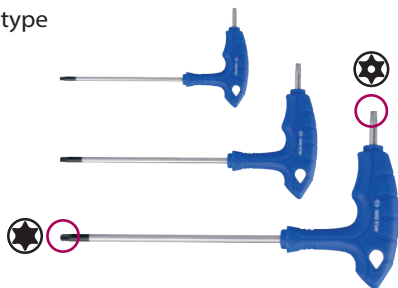

# Aluminum Folding Hex Key Wrench Set

**20317MR**

- 7-in-1 aluminum folding hex key wrench set

Spec	Contents	g	mm	mm	kg	mm
knife type	H1.5, H2, H2.5, H3, H4, H5, H6	90	10	200		

# L- type Wrench

KT No. & D1

- Material - SNCM - V alloy steel
- Finishing - chrome plated with black tip

**1160MR**

- Hexagon with ball point head

KT NO.	mm	mm	mm	g	mm
116002MR	H2	95	145	14	10 / 200
116025MR	H2.5	95	145	17	10 / 200
116003MR	H3	95	145	20	10 / 200
116004MR	H4	95	145	29	10 / 200
116005MR	H5	150	215	66	10 / 200
116006MR	H6	150	215	84	10 / 200
116007MR	H7	150	215	105	10 / 200
116008MR	H8	200	280	188	10 / 80
116010MR	H10	200	280	265	10 / 80

**1163R**

- For torx internal screw
- Tamper-resistant type

KT NO.	Size	mm	mm	g	mm
116310R	T10H	95	145	22	10 / 200
116315R	T15H	95	145	23	10 / 200
116320R	T20H	95	145	31	10 / 200
116325R	T25H	95	145	31	10 / 200
116327R	T27H	150	215	78	10 / 200
116330R	T30H	150	215	78	10 / 200
116340R	T40H	150	215	97	10 / 200
116345R	T45H	200	280	176	10 / 80
116350R	T50H	200	280	209	10 / 80