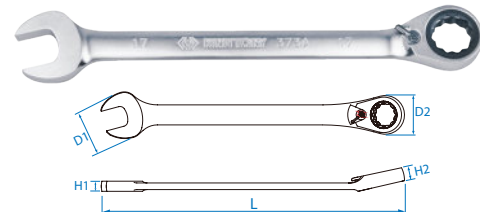

Speed Wrench Set

► Teton pouch bag

KT NO.	PC.	Contents		
12107MRN	7	10, 11, 12, 14, 15, 17, 19	0.91	1 / 24
12107MRN01	7	8, 10, 11, 12, 13, 17, 19	0.84	1 / 24
12114MRN	14	 8, 9, 10, 11, 12, 13, 14, 15, 16, 17, 18, 19, 22, 24	2.50	1 / 12
12112MRN	12	8, 9, 10, 11, 12, 13, 14, 15, 17, 19, 22, 24	1.95	1 / 8
12207MRN01	7	8, 10, 11, 12, 13, 17, 19	0.91	1 / 24
12207MRN02	7	 8, 10, 12, 13, 14, 17, 19	0.97	1 / 16
12214MRN	14	8, 9, 10, 11, 12, 13, 14, 15, 16, 17, 18, 19, 22, 24	2.50	1 / 12
12212MRN	12	8, 9, 10, 11, 12, 13, 14, 15, 17, 19, 22, 24	2.06	1 / 8
12207SRN	7	 3/8, 7/16, 1/2, 9/16, 5/8, 11/16, 3/4	0.91	1 / 24

13113MR

Blow case size (mm) :
303 x 228 x 50 (1.35 Cuft)

13213MR

13113MR

13213MR

13
PC.

KT NO.	Contents		
13113MR	 8, 10, 12, 13, 14, 16, 17, 18, 19	1.64	1 / 8
13213MR	 373202H 373202R 373203R 373204R		

Ringstop Speed Wrench

KT No. & D1

373AM

- Ringstop function
- Open end and ratchet ring - wrench
- 5° gear action (72 teeth)
- Reversible
- Take - up : 13°
- Chrome vanadium alloy steel
- Chrome plated

KT NO.	Size mm	D1 mm	D2 mm	H1 mm	H2 mm	L mm		
373A08M	8	16.7	16.6	4.6	6.5	140	20	12 / 384
373A10M	10	20.8	20.0	5.3	7.3	159	40	12 / 240
373A11M	11	23.0	21.8	5.6	7.7	165	60	12 / 240
373A12M	12	25.0	22.7	6.0	8.2	172	75	12 / 240
373A13M	13	27.1	24.7	6.4	8.6	178	95	10 / 160
373A14M	14	29.2	27.0	6.8	9.0	191	110	10 / 160
373A17M	17	35.5	31.8	7.7	10.3	226	175	6 / 60
373A19M	19	39.7	33.8	8.8	11.2	248	220	6 / 60