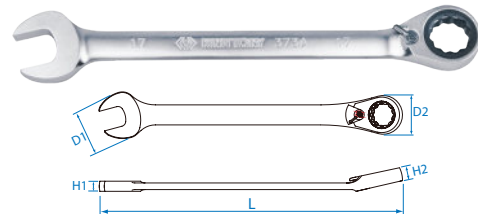

Speed Wrench Set

► Teton pouch bag

KT NO.	PC.	Contents		
12107MRN	7	10, 11, 12, 14, 15, 17, 19	0.91	1 / 24
12107MRN01	7	8, 10, 11, 12, 13, 17, 19	0.84	1 / 24
12114MRN	14	8, 9, 10, 11, 12, 13, 14, 15, 16, 17, 18, 19, 22, 24	2.50	1 / 12
12112MRN	12	8, 9, 10, 11, 12, 13, 14, 15, 17, 19, 22, 24	1.95	1 / 8
12207MRN01	7	8, 10, 11, 12, 13, 17, 19	0.91	1 / 24
12207MRN02	7	8, 10, 12, 13, 14, 17, 19	0.97	1 / 16
12214MRN	14	8, 9, 10, 11, 12, 13, 14, 15, 16, 17, 18, 19, 22, 24	2.50	1 / 12
12212MRN	12	8, 9, 10, 11, 12, 13, 14, 15, 17, 19, 22, 24	2.06	1 / 8
12207SRN	7	3/8, 7/16, 1/2, 9/16, 5/8, 11/16, 3/4	0.91	1 / 24

13113MR

Blow case size (mm) :
303 x 228 x 50 (1.35 Cuft)

13213MR

13113MR

13213MR

13
PC.

KT NO.	Contents		
13113MR	8, 10, 12, 13, 14, 16, 17, 18, 19	1.64	1 / 8
13213MR	373202H, 373202R, 373203R, 373204R		

Ringstop Speed Wrench

KT No. & D1

373AM

- Ringstop function
- Open end and ratchet ring - wrench
- 5° gear action (72 teeth)
- Reversible
- Take - up : 13°
- Chrome vanadium alloy steel
- Chrome plated

KT NO.	Size mm	D1 mm	D2 mm	H1 mm	H2 mm	L mm		
373A08M	8	16.7	16.6	4.6	6.5	140	20	12 / 384
373A10M	10	20.8	20.0	5.3	7.3	159	40	12 / 240
373A11M	11	23.0	21.8	5.6	7.7	165	60	12 / 240
373A12M	12	25.0	22.7	6.0	8.2	172	75	12 / 240
373A13M	13	27.1	24.7	6.4	8.6	178	95	10 / 160
373A14M	14	29.2	27.0	6.8	9.0	191	110	10 / 160
373A17M	17	35.5	31.8	7.7	10.3	226	175	6 / 60
373A19M	19	39.7	33.8	8.8	11.2	248	220	6 / 60