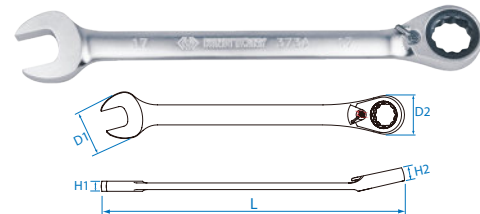

Speed Wrench Set

► Teton pouch bag

KT NO.	PC.	Contents		
12107MRN	7	10, 11, 12, 14, 15, 17, 19	0.91	1 / 24
12107MRN01	7	8, 10, 11, 12, 13, 17, 19	0.84	1 / 24
12114MRN	14	8, 9, 10, 11, 12, 13, 14, 15, 16, 17, 18, 19, 22, 24	2.50	1 / 12
12112MRN	12	8, 9, 10, 11, 12, 13, 14, 15, 17, 19, 22, 24	1.95	1 / 8
12207MRN01	7	8, 10, 11, 12, 13, 17, 19	0.91	1 / 24
12207MRN02	7	8, 10, 12, 13, 14, 17, 19	0.97	1 / 16
12214MRN	14	8, 9, 10, 11, 12, 13, 14, 15, 16, 17, 18, 19, 22, 24	2.50	1 / 12
12212MRN	12	8, 9, 10, 11, 12, 13, 14, 15, 17, 19, 22, 24	2.06	1 / 8
12207SRN	7	3/8, 7/16, 1/2, 9/16, 5/8, 11/16, 3/4	0.91	1 / 24

13113MR

Blow case size (mm) :
303 x 228 x 50 (1.35 Cuft)

13213MR

13113MR

13213MR

13
PC.

KT NO.	Contents		
13113MR	8, 10, 12, 13, 14, 16, 17, 18, 19	1.64	1 / 8
13213MR	373202H, 373202R, 373203R, 373204R		

Ringstop Speed Wrench

KT No. & D1

373AM

- Ringstop function
- Open end and ratchet ring - wrench
- 5° gear action (72 teeth)
- Reversible
- Take - up : 13°
- Chrome vanadium alloy steel
- Chrome plated

KT NO.	Size mm	D1 mm	D2 mm	H1 mm	H2 mm	L mm		
373A08M	8	16.7	16.6	4.6	6.5	140	20	12 / 384
373A10M	10	20.8	20.0	5.3	7.3	159	40	12 / 240
373A11M	11	23.0	21.8	5.6	7.7	165	60	12 / 240
373A12M	12	25.0	22.7	6.0	8.2	172	75	12 / 240
373A13M	13	27.1	24.7	6.4	8.6	178	95	10 / 160
373A14M	14	29.2	27.0	6.8	9.0	191	110	10 / 160
373A17M	17	35.5	31.8	7.7	10.3	226	175	6 / 60
373A19M	19	39.7	33.8	8.8	11.2	248	220	6 / 60