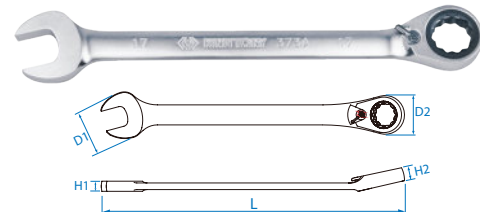

Speed Wrench Set

► Teton pouch bag

KT NO.	PC.	Contents		
12107MRN	7	10, 11, 12, 14, 15, 17, 19	0.91	1 / 24
12107MRN01	7	8, 10, 11, 12, 13, 17, 19	0.84	1 / 24
12114MRN	14	8, 9, 10, 11, 12, 13, 14, 15, 16, 17, 18, 19, 22, 24	2.50	1 / 12
12112MRN	12	8, 9, 10, 11, 12, 13, 14, 15, 17, 19, 22, 24	1.95	1 / 8
12207MRN01	7	8, 10, 11, 12, 13, 17, 19	0.91	1 / 24
12207MRN02	7	8, 10, 12, 13, 14, 17, 19	0.97	1 / 16
12214MRN	14	8, 9, 10, 11, 12, 13, 14, 15, 16, 17, 18, 19, 22, 24	2.50	1 / 12
12212MRN	12	8, 9, 10, 11, 12, 13, 14, 15, 17, 19, 22, 24	2.06	1 / 8
12207SRN	7	3/8, 7/16, 1/2, 9/16, 5/8, 11/16, 3/4	0.91	1 / 24

13113MR

Blow case size (mm) :
303 x 228 x 50 (1.35 Cuft)

13213MR

13113MR

13213MR

13
PC.

KT NO.	Contents		
13113MR	8, 10, 12, 13, 14, 16, 17, 18, 19	1.64	1 / 8
13213MR	373202H, 373202R, 373203R, 373204R		

Ringstop Speed Wrench

KT No. & D1

373AM

- Ringstop function
- Open end and ratchet ring - wrench
- 5° gear action (72 teeth)
- Reversible
- Take - up : 13°
- Chrome vanadium alloy steel
- Chrome plated

KT NO.	Size mm	D1 mm	D2 mm	H1 mm	H2 mm	L mm		
373A08M	8	16.7	16.6	4.6	6.5	140	20	12 / 384
373A10M	10	20.8	20.0	5.3	7.3	159	40	12 / 240
373A11M	11	23.0	21.8	5.6	7.7	165	60	12 / 240
373A12M	12	25.0	22.7	6.0	8.2	172	75	12 / 240
373A13M	13	27.1	24.7	6.4	8.6	178	95	10 / 160
373A14M	14	29.2	27.0	6.8	9.0	191	110	10 / 160
373A17M	17	35.5	31.8	7.7	10.3	226	175	6 / 60
373A19M	19	39.7	33.8	8.8	11.2	248	220	6 / 60