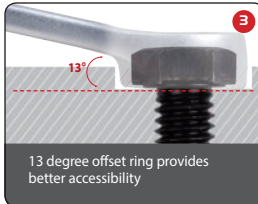

# Ultra-Light & Long Combination Wrench & Set

KT No. & D1

1061

**PAT.**

- New forge technologies I-Beam shank offers 20% lightweight and better strength
- 15° open slimline type
- 13° ring end offset from shaft
- Chrome vanadium alloy steel
- Chrome plated
- DIN 3113 from A / ISO 7738