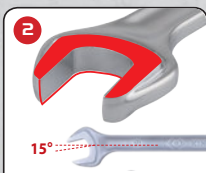

Portable Wrench Set

6 PC.

P12D06MRS

New slimline I-Beam shank offers superior strength with less effort

More powerful open end with big thumb point delivers more torque

13 degree offset ring provides better accessibility

KT NO.	Contents	Package		
P12D06MRS 1062	10, 12, 13, 14, 17, 19	color box	1	1 / 24

10, 12, 13, 14, 19mm

17mm
gold

P12D06MRS01

New slimline I-Beam shank offers superior strength with less effort

More powerful open end with big thumb point delivers more torque

13 degree offset ring provides better accessibility

KT NO.	Contents	Package		
P12D06MRS01 1062	10, 11, 13, 14, 17, 19	color box	0.95	1 / 24

10, 11, 13, 14, 19mm

17mm
gold

X-ON Electronics

Largest Supplier of Electrical and Electronic Components