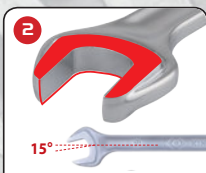

Portable Wrench Set

6 PC.

P12D06MRS

New slimline I-Beam shank offers superior strength with less effort

More powerful open end with big thumb point delivers more torque

13 degree offset ring provides better accessibility

KT NO.	Contents	Package		
P12D06MRS 1062	10, 12, 13, 14, 17, 19	color box	1	1 / 24

10, 12, 13, 14, 19mm

17mm
gold

P12D06MRS01

New slimline I-Beam shank offers superior strength with less effort

More powerful open end with big thumb point delivers more torque

13 degree offset ring provides better accessibility

KT NO.	Contents	Package		
P12D06MRS01 1062	10, 11, 13, 14, 17, 19	color box	0.95	1 / 24

10, 11, 13, 14, 19mm

17mm
gold

X-ON Electronics

Largest Supplier of Electrical and Electronic Components