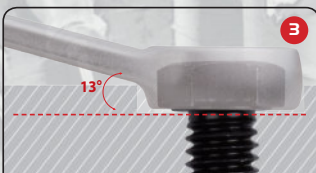

Portable Wrench Set

6 PC.

P12D06MRS

New slimline I-Beam shank offers superior strength with less effort

More powerful open end with big thumb point delivers more torque

13 degree offset ring provides better accessibility

KT NO.	Contents	Package		
P12D06MRS 1062	10, 12, 13, 14, 17, 19	color box	1	1 / 24

10, 12, 13, 14, 19mm

17mm
gold

P12D06MRS01

New slimline I-Beam shank offers superior strength with less effort

More powerful open end with big thumb point delivers more torque

13 degree offset ring provides better accessibility

KT NO.	Contents	Package		
P12D06MRS01 1062	10, 11, 13, 14, 17, 19	color box	0.95	1 / 24

10, 11, 13, 14, 19mm

17mm
gold

X-ON Electronics

Largest Supplier of Electrical and Electronic Components