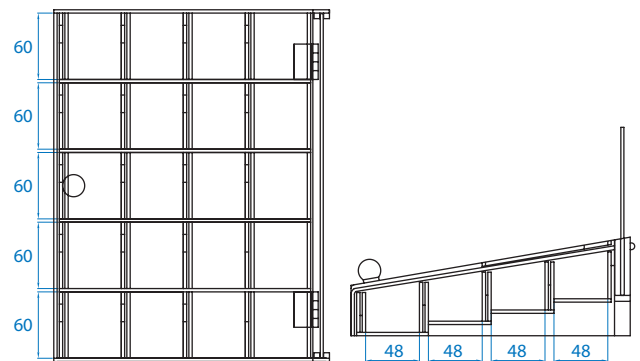

1600M

- 36 / 80mmL

KT NO.	Size	Overall length (mm)	g	Box / Carton
163605M	M5	36	18	12 / 144
163606M	M6	36	19	12 / 144
163608M	M8	36	20	12 / 144
163609M	M9	36	21	12 / 144
163610M	M10	36	22	12 / 144
163612M	M12	36	28	12 / 120
163614M	M14	36	30	12 / 120
168005M	M5	80	47	6 / 72
168006M	M6	80	48	6 / 72
168008M	M8	80	49	6 / 72
168009M	M9	80	51	6 / 72
168010M	M10	80	52	6 / 72
168012M	M12	80	70	6 / 60
168014M	M14	80	71	6 / 60

Bit Display Box

87352

- Overall size - W 318 x D 235 x H 183 mm
- Weight - 1.3 Kg / Cuft - 0.4

X-ON Electronics

Largest Supplier of Electrical and Electronic Components

Click to view similar products for [Screwdrivers, Nut Drivers & Socket Drivers](#) category: