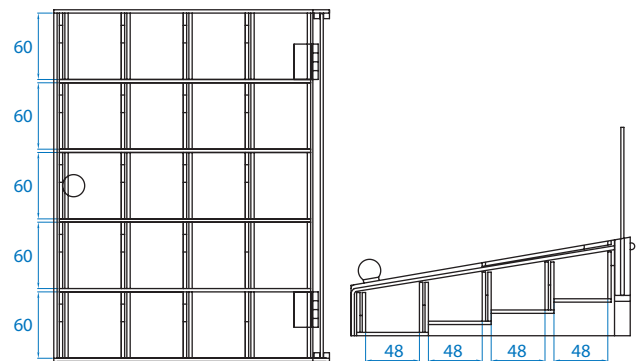

1600M

- 36 / 80mmL

KT NO.	Size	Overall length (mm)	g	Box / Blister
163605M	M5	36	18	12 / 144
163606M	M6	36	19	12 / 144
163608M	M8	36	20	12 / 144
163609M	M9	36	21	12 / 144
163610M	M10	36	22	12 / 144
163612M	M12	36	28	12 / 120
163614M	M14	36	30	12 / 120
168005M	M5	80	47	6 / 72
168006M	M6	80	48	6 / 72
168008M	M8	80	49	6 / 72
168009M	M9	80	51	6 / 72
168010M	M10	80	52	6 / 72
168012M	M12	80	70	6 / 60
168014M	M14	80	71	6 / 60

Bit Display Box

87352

- Overall size - W 318 x D 235 x H 183 mm
- Weight - 1.3 Kg / Cuft - 0.4

X-ON Electronics

Largest Supplier of Electrical and Electronic Components

Click to view similar products for [Screwdrivers, Nut Drivers & Socket Drivers](#) category: