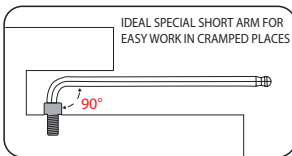

KT NO.	PC.	Spec.	Contents	Kg	10 / 60
201A09MR	9	Extra long arm / ball	H1.5, H2, H2.5, H3, H4, H5, H6, H8, H10	0.45	10 / 60
203A19PR	9	Extra long arm	T10, T15, T20, T25, T27, T30, T40, T45, T50	0.45	10 / 60