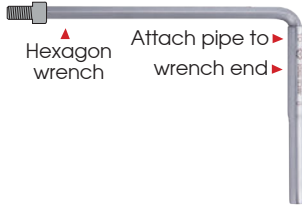

Extension Pipe

- Material - SNCM - V alloy steel
- Finishing - chrome plated

20002UB

128 6/36

Contents	Overall length (mm)	AØ mm	BØ mm
S : 5 x 6mm	110	11	10
L : 8 x 10mm	150	16	14

2 PC.

L- wrench & Extension Pipe Set

Caution :
Please be careful not to overtighten.
Do not use any other L-wrench that is incompatible with the pipe size.

KT NO.	PC.	Spec.	Contents	Kg	11 / 66	
20109MRU	11	Extra long arm / ball	1120MR	H1.5, H2, H2.5, H3, H4, H5, H6, H8, H10	0.62	11 / 66
			20002UB	5 x 6, 8 x 10		
20319PRU	11	Extra long arm	1123R	T10, T15, T20, T25, T27, T30, T40, T45, T50	0.67	11 / 66
			20002UB	5(T40) x 6(T45), 8(T50) x 10		

Stubby L- wrench Set

- The "SPECIAL SHORT ARM" L1 length is designed to be 1/3 as short as other wrenches to allow easy work in cramped places
- The "SPECIAL SHORT ARM" is made with a 90 degree bend for high workability in small spaces without risk of pinched fingers