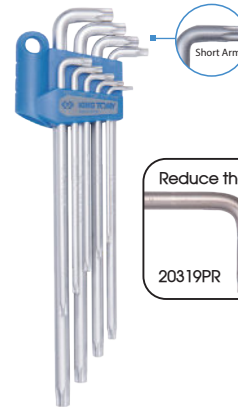

Extension Pipe

- Material - SNCM - V alloy steel
- Finishing - chrome plated

20002UB

128 6/36

Contents	Overall length (mm)	AØ mm	BØ mm
S : 5 x 6mm	110	11	10
L : 8 x 10mm	150	16	14

2 PC.

L- wrench & Extension Pipe Set

Caution :
Please be careful not to overtighten.
Do not use any other L-wrench that is incompatible with the pipe size.

KT NO.	PC.	Spec.	Contents	Kg	11 / 66	
20109MRU	11	Extra long arm / ball	1120MR	H1.5, H2, H2.5, H3, H4, H5, H6, H8, H10	0.62	11 / 66
			20002UB	5 x 6, 8 x 10		
20319PRU	11	Extra long arm	1123R	T10, T15, T20, T25, T27, T30, T40, T45, T50	0.67	11 / 66
			20002UB	5(T40) x 6(T45), 8(T50) x 10		

Stubby L- wrench Set

- The "SPECIAL SHORT ARM" L1 length is designed to be 1/3 as short as other wrenches to allow easy work in cramped places
- The "SPECIAL SHORT ARM" is made with a 90 degree bend for high workability in small spaces without risk of pinched fingers

33% shorter

KT NO.	PC.	Spec.	Contents	Kg	10 / 60
201A09MR	9	Extra long arm / ball	H1.5, H2, H2.5, H3, H4, H5, H6, H8, H10	0.45	10 / 60
203A19PR	9	Extra long arm	T10, T15, T20, T25, T27, T30, T40, T45, T50	0.45	10 / 60