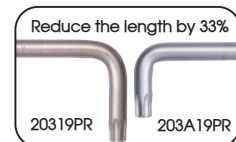

KT NO.	PC.	Spec.	Contents	Kg	10 / 60
201A09MR	9	Extra long arm / ball	H1.5, H2, H2.5, H3, H4, H5, H6, H8, H10	0.45	10 / 60
203A19PR	9	Extra long arm	T10, T15, T20, T25, T27, T30, T40, T45, T50	0.45	10 / 60