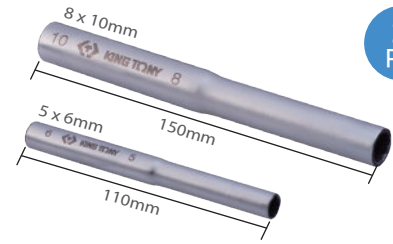

Extension Pipe

- Material - SNCM - V alloy steel
- Finishing - chrome plated

20002UB

128 6/36

Contents	Overall length (mm)	AØ mm	BØ mm
S : 5 x 6mm	110	11	10
L : 8 x 10mm	150	16	14

2 PC.

L- wrench & Extension Pipe Set

Caution :
Please be careful not to overtighten.
Do not use any other L-wrench that is incompatible with the pipe size.

KT NO.	PC.	Spec.	Contents	Kg	11 / 66	
20109MRU	11	Extra long arm / ball	1120MR	H1.5, H2, H2.5, H3, H4, H5, H6, H8, H10	0.62	11 / 66
			20002UB	5 x 6, 8 x 10		
20319PRU	11	Extra long arm	1123R	T10, T15, T20, T25, T27, T30, T40, T45, T50	0.67	11 / 66
			20002UB	5(T40) x 6(T45), 8(T50) x 10		

Stubby L- wrench Set

- The "SPECIAL SHORT ARM" L1 length is designed to be 1/3 as short as other wrenches to allow easy work in cramped places
- The "SPECIAL SHORT ARM" is made with a 90 degree bend for high workability in small spaces without risk of pinched fingers

33% shorter

KT NO.	PC.	Spec.	Contents	Kg	10 / 60
201A09MR	9	Extra long arm / ball	H1.5, H2, H2.5, H3, H4, H5, H6, H8, H10	0.45	10 / 60
203A19PR	9	Extra long arm	T10, T15, T20, T25, T27, T30, T40, T45, T50	0.45	10 / 60