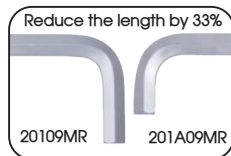

KT NO.	PC.	Spec.	Contents	Kg	10 / 60
201A09MR	9	Extra long arm / ball	H1.5, H2, H2.5, H3, H4, H5, H6, H8, H10	0.45	10 / 60
203A19PR	9	Extra long arm	T10, T15, T20, T25, T27, T30, T40, T45, T50	0.45	10 / 60