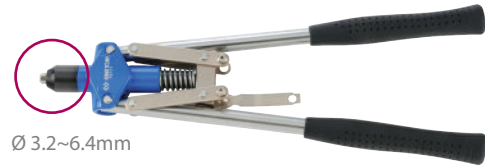

Riveter & Set

21-20-101

- Stainless steel riveter nozzles
- Drop-forged aluminum body

KT NO.	L		Capacity		kg	Crate
	inch	mm	inch	mm		
21-20-101	10-1/4	260	3 / 32	Ø 2.4	588	12 / 24
			1 / 8	Ø 3.2		
			5 / 32	Ø 4.0		
			3 / 16	Ø 4.8		

- 4 changeable sizes
- Stainless steel riveter
- The driver can be used in 90° and 180°

KT NO.	L		Capacity		kg	Crate
	inch	mm	inch	mm		
21-20-102	11	278	3 / 32	Ø 2.4	778	6 / 24
			1 / 8	Ø 3.2		
			5 / 32	Ø 4.0		
			3 / 16	Ø 4.8		

Riveter

79711

- Stainless steel riveter nozzles
- Drop-forged aluminum body
- Heavy duty riveter for stainless or aluminum rivets

KT NO.	L		Capacity		kg	Crate
	inch	mm	inch	mm		
79711	18	460	1 / 8	Ø 3.2	1480	1 / 12
			5 / 32	Ø 4.0		
			3 / 16	Ø 4.8		
			1 / 4	Ø 6.4		

Expander Riveter

79721

- Expander framework design to press riveter
- 4 PC. Interchangeable nozzles
- Heavy duty riveter for stainless or aluminum rivets

KT NO.	L		Capacity		kg	Crate
	mm(min)	mm(max)	inch	mm		
79721	315	870	1 / 8	Ø 3.2	2.00	1 / 10
			5 / 32	Ø 4.0		
			3 / 16	Ø 4.8		
			1 / 4	Ø 6.4		