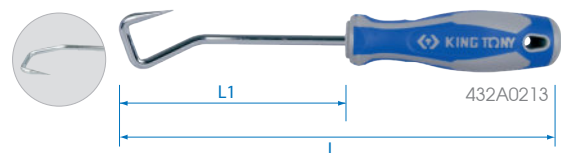

Hook & Pick Set

9-30909AY

Tray category #8 (375 x 187mm)

- Use for scribing, alignment, installing and removing O rings, seals, cotter pins and washers
- Use for removing old gaskets more easily and quickly

432A0113

- 9-1/2" Lightening type removal tools
- 9-1/2" U type removal tools

KT NO.	L mm	L1 mm	93	12 / 96
432A0113	240	130		

432A0213

KT NO.	L mm	L1 mm	101	12 / 96
432A0213	240	130		

Magnetic Flexible Handle

- Grip material - PP+TPR

2121

- Enhanced flexible conduit for perfect shaping
- More powerful magnetic force

KT NO.	Size	Dia x length(mm) L1 L2	Magnetic power(kg)	100	1 / 100
2121-12	12"	Ø 5 x 305 415	0.5		
2121-18	18"	Ø 5 x 457 567	0.5		

2121A

- Powerful magnet retrieves metal objects up to 3kg
- Slide cap prevents retrieving foreign objects
- Enhanced flexible conduit for perfect shaping
- Grip Material-PP+TPR
- Chrome vanadium alloy steel