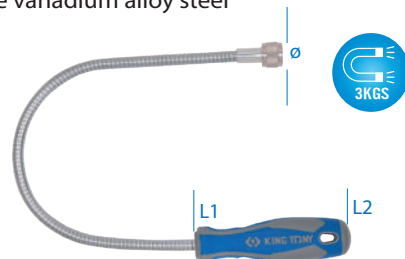

432A0113

- 9-1/2" Lightening type removal tools
- 9-1/2" U type removal tools

KT NO.	L mm	L1 mm	93	12 / 96
432A0113	240	130		

432A0213

KT NO.	L mm	L1 mm	101	12 / 96
432A0213	240	130		

Magnetic Flexible Handle

- Grip material - PP+TPR

2121

- Enhanced flexible conduit for perfect shaping
- More powerful magnetic force

KT NO.	Size	Dia x length(mm) L1 L2	Magnetic power(kg)	100	1 / 100
2121-12	12"	Ø 5 x 305 415	0.5		
2121-18	18"	Ø 5 x 457 567	0.5		

2121A

- Powerful magnet retrieves metal objects up to 3kg
- Slide cap prevents retrieving foreign objects
- Enhanced flexible conduit for perfect shaping
- Grip Material-PP+TPR
- Chrome vanadium alloy steel

KT NO.	Size	Dia x length(mm) L1 L2	Magnetic power(kg)	250	1 / 25
2121A-15	15"	Ø 18 x 381 491	3		
2121A-18	18"	Ø 18 x 457 567	3		

X-ON Electronics

Largest Supplier of Electrical and Electronic Components