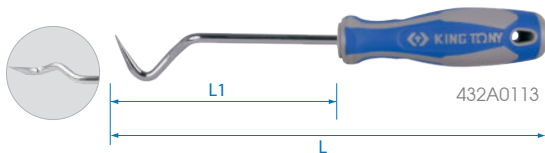

Hook & Pick Set

9-30909AY

Tray category #8 (375 x 187mm)

- Use for scribing, alignment, installing and removing O rings, seals, cotter pins and washers
- Use for removing old gaskets more easily and quickly

432A0113

- 9-1/2" Lightening type removal tools
- 9-1/2" U type removal tools

KT NO.	L mm	L1 mm	93	12 / 96
432A0113	240	130		

432A0213

KT NO.	L mm	L1 mm	101	12 / 96
432A0213	240	130		

Magnetic Flexible Handle

- Grip material - PP+TPR

2121

- Enhanced flexible conduit for perfect shaping
- More powerful magnetic force

KT NO.	Size	Dia x length(mm) L1 L2	Magnetic power(kg)	100	1 / 100
2121-12	12"	Ø 5 x 305 415	0.5		
2121-18	18"	Ø 5 x 457 567	0.5		

2121A

- Powerful magnet retrieves metal objects up to 3kg
- Slide cap prevents retrieving foreign objects
- Enhanced flexible conduit for perfect shaping
- Grip Material-PP+TPR
- Chrome vanadium alloy steel