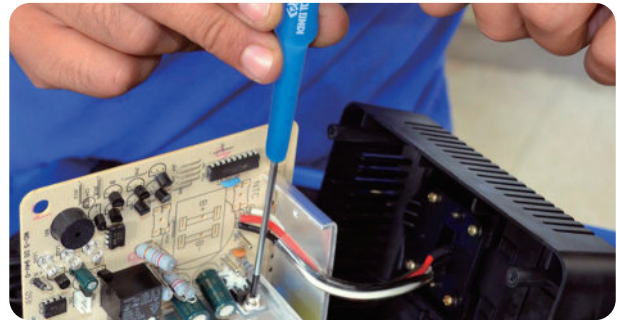

Precision Screwdriver & Set

91230

- Screwdriver handle for interchangeable blades 2431, 2433
- Handle material - polypropylene (PP)

KT NO.	mm		
91230	100	12	10 / 100

2433

- Combination type
- Torx head, hexagonal shank
- Blade material - SNCM - V alloy steel
- Finishing - chrome plated with black tip

KT NO.	Size	mm	mm		
24330610	T6 x T10	4	120	11	20 / 200
24330715	T7 x T15	4	120	11	20 / 200
24330820	T8 x T20	4	120	11	20 / 200
24330915	T9 x T15	4	120	11	20 / 200

2431

- Combination type
- Phillips / Slotted head, hexagonal shank
- Blade material - SNCM - V alloy steel
- Finishing - chrome plated with black tip

KT NO.	No.	mm	mm	mm	mm		
24312020	PH00	2.0	0.30	4	120	11	20 / 200
24311030	PH0	3.0	0.50	4	120	11	20 / 200
24311140	PH1	4.0	0.60	4	120	11	20 / 200