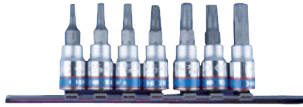

## Socket Rail Set

2109PR

1/4"

- Socket rail 150mmL
- For torx head screw
- H : 37mm

9  
PC.

Contents 0.12 50

2033 T8, T9, T10, T15, T20, T25, T27, T30, T40  
8720609

2107PR

1/4"

- Socket rail 130mmL
- For tamper resistant torx head screw
- H : 37mm

7  
PC.

Contents 0.12 50

2037 T10H, T15H, T20H, T25H, T27H, T30H, T40H  
8720507

2119PR

1/4"

- Socket rail 150mmL
- For tamper resistant torx head screw
- H : 37mm