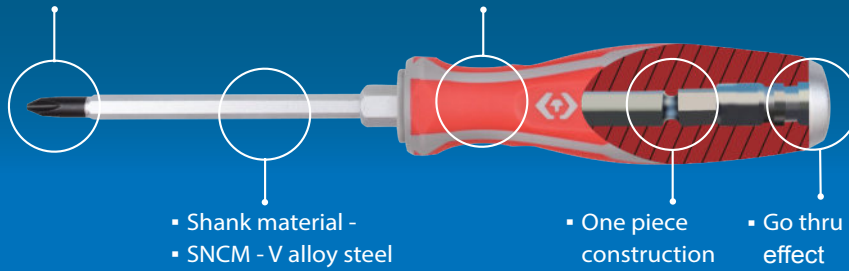

- Magnet
- Chrome plated with black tip

- Color rubber handle
- Grip material - PP + TPR

- Shank material - SNCM - V alloy steel

- One piece construction

- Go thru and cushioning effect

Go Thru Screwdriver & Set

KT No. & D1

- Shank material - SNCM - V alloy steel
- Grip material - PP + TPR
- Finishing - chrome plated with black tips

1461

- Phillips head, hex-shank
- DIN ISO 8764

KT NO.	No.	mm		mm	mm	g	kg	No. / Box
		mm	inch					
14610103	PH1	75	3	5.0	10	121	12 / 96	
14610204	PH2	100	4	6.0	10	135	12 / 96	
14610206	PH2	150	6	6.0	10	148	12 / 144	
14610306	PH3	150	6	8.0	13	219	12 / 96	

1462

- Slotted head, hex-shank
- DIN ISO 2380

KT NO.	mm		mm	mm		mm	mm	g	kg	No. / Box
	mm	inch		mm	inch					
14625504	5.5	7/32	1.0	100	4	5.0	10	125	12 / 96	
14626504	6.5	1/4	1.2	100	4	6.0	10	134	12 / 96	
14626506	6.5	1/4	1.2	150	6	6.0	10	147	12 / 144	
14620806	8.0	5/16	1.2	150	6	8.0	13	217	12 / 144	
14620807	8.0	5/16	1.2	175	7	8.0	13	228	12 / 144	
14621008	10.0	3/8	1.6	200	8	10.0	16	310	12 / 72	
14621012	10.0	3/8	1.6	300	12	10.0	16	377	10 / 60	
14621210	12.0	15/32	2.0	250	10	10.0	16	347	10 / 40	