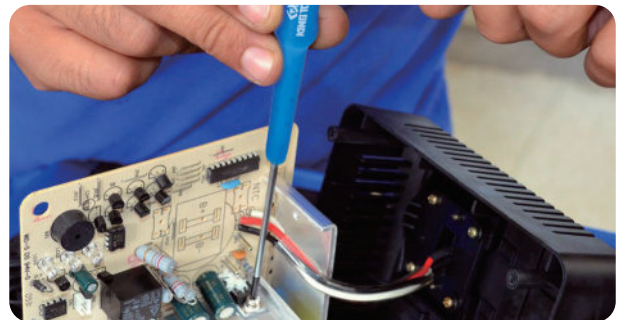

Precision Screwdriver & Set

91230

- Screwdriver handle for interchangeable blades 2431, 2433
- Handle material - polypropylene (PP)

KT NO.	mm		
91230	100	12	10 / 100

2433

- Combination type
- Torx head, hexagonal shank
- Blade material - SNCM - V alloy steel
- Finishing - chrome plated with black tip

KT NO.	Size	mm	mm		
24330610	T6 x T10	4	120	11	20 / 200
24330715	T7 x T15	4	120	11	20 / 200
24330820	T8 x T20	4	120	11	20 / 200
24330915	T9 x T15	4	120	11	20 / 200

2431

- Combination type
- Phillips / Slotted head, hexagonal shank
- Blade material - SNCM - V alloy steel
- Finishing - chrome plated with black tip

KT NO.	No.	mm	mm	mm	mm		
24312020	PH00	2.0	0.30	4	120	11	20 / 200
24311030	PH0	3.0	0.50	4	120	11	20 / 200
24311140	PH1	4.0	0.60	4	120	11	20 / 200