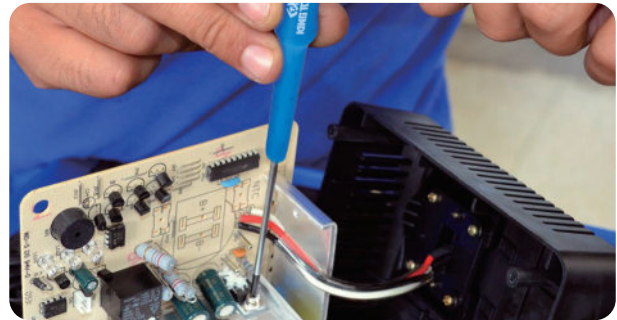

Precision Screwdriver & Set

91230

- Screwdriver handle for interchangeable blades 2431, 2433
- Handle material - polypropylene (PP)

KT NO.	mm		
91230	100	12	10 / 100

2433

- Combination type
- Torx head, hexagonal shank
- Blade material - SNCM - V alloy steel
- Finishing - chrome plated with black tip

KT NO.	Size	mm	mm		
24330610	T6 x T10	4	120	11	20 / 200
24330715	T7 x T15	4	120	11	20 / 200
24330820	T8 x T20	4	120	11	20 / 200
24330915	T9 x T15	4	120	11	20 / 200

2431

- Combination type
- Phillips / Slotted head, hexagonal shank
- Blade material - SNCM - V alloy steel
- Finishing - chrome plated with black tip

KT NO.	No.	mm	mm	mm	mm		
24312020	PH00	2.0	0.30	4	120	11	20 / 200
24311030	PH0	3.0	0.50	4	120	11	20 / 200
24311140	PH1	4.0	0.60	4	120	11	20 / 200