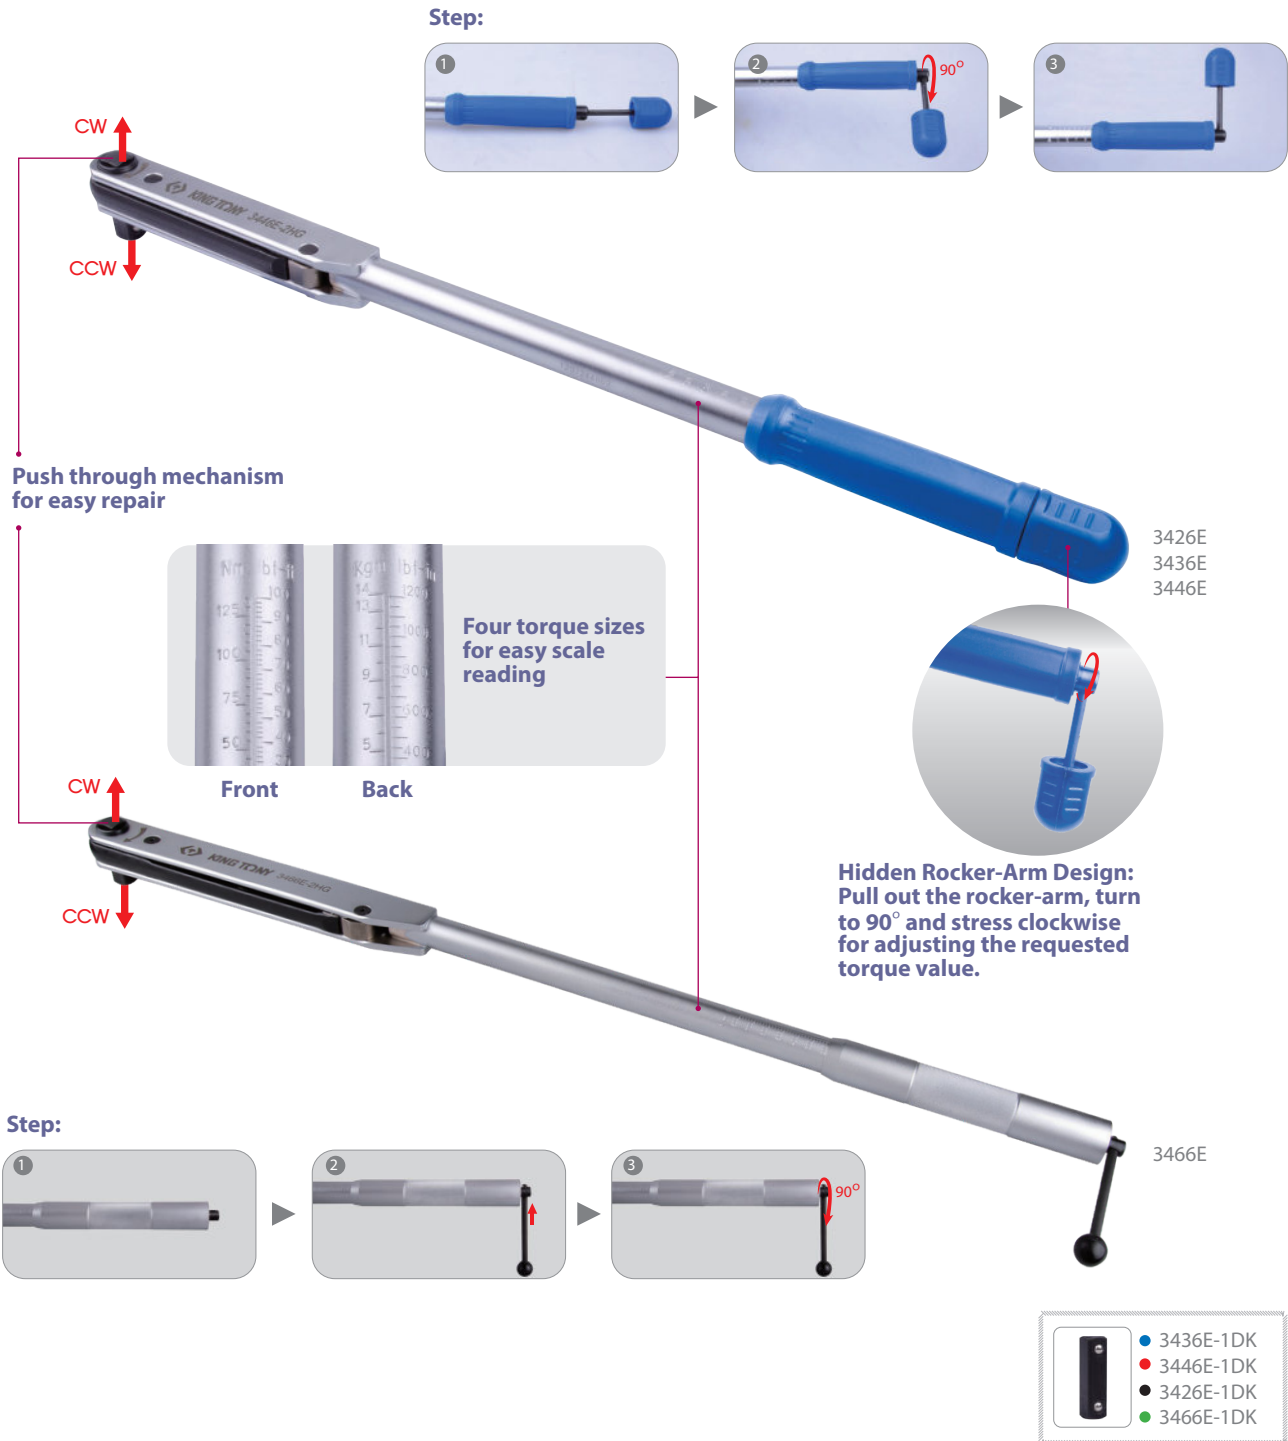

Classic Type Adjustable Torque Wrench

Design for easy torque adjustment

Quality accords to DIN ISO 6789:2017 & ASME B107.300-2010

Tolerance of torque $\pm 4\%$ (CW)

CW/CCW Direction

1 N·m = 0.738 ft·lb = 0.102 kgf·m

1 ft·lb = 1.356 N·m = 0.138 kgf·m

1 in·lb = 0.113 N·m = 1.152 kgf·cm

Dual Scale - Newton Meter & English & Kilogram-force meter (N·m / ft·lb / in·lb & kgf·m)

KT NO.	Square drive	Torque range				Overall length mm	g	Box				
		N·m	Incr.	ft·lb	Incr.							
● 3426E-1HG	1/4"	2.5~11 N·m	0.5	2~8 ft·lb	1	20~100 in·lb	10	0.3~1.2 kgf·m	0.1	352	630	1 / 12
● 3436E-1HG	3/8"	2.5~11 N·m	0.5	2~8 ft·lb	1	20~100 in·lb	10	0.3~1.2 kgf·m	0.1	352	740	1 / 12
● 3436E-2HG	3/8"	7~33 N·m	1	5~24 ft·lb	1	60~300 in·lb	10	0.7~3.4 kgf·m	0.1	450	870	1 / 12
● 3436E-3HG	3/8"	14~68 N·m	2	10~50 ft·lb	5	125~600 in·lb	25	1.4~7 kgf·m	0.2	505	1210	1 / 12
● 3446E-1HG	1/2"	25~135 N·m	5	20~100 ft·lb	2	200~1200 in·lb	50	3~14 kgf·m	1	555	1640	1 / 12
● 3446E-2HG	1/2"	50~225 N·m	5	40~160 ft·lb	5	400~2000 in·lb	50	5~23 kgf·m	1	590	1710	1 / 12
● 3446E-3HG	1/2"	70~330 N·m	10	50~250 ft·lb	5	600~3000 in·lb	100	7~35 kgf·m	1	803	3440	1 / 6
● 3466E-1HG	3/4"	140~560 N·m	10	100~410 ft·lb	10	1200~5000 in·lb	100	14~57 kgf·m	1	977	8480	1 / 2
● 3466E-2HG	3/4"	200~800 N·m	20	150~600 ft·lb	20	1800~7200 in·lb	200	22~82 kgf·m	2	1033	8860	1 / 2

X-ON Electronics

Largest Supplier of Electrical and Electronic Components

Click to view similar products for [Spanners](#) category:

Click to view products by [KING TONY](#) manufacturer:

Other Similar products are found below :