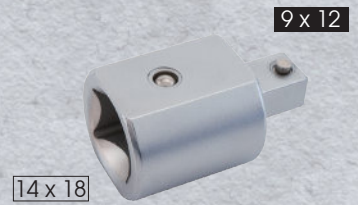

Insert Adapter

34505102R

KT NO.	 mm	 mm	L1 mm	L mm		
34505102R	9 x 12	14 x 18	20.5	45.5	82.2	12 / 144

34505201R

KT NO.	 mm	 mm	L1 mm	L mm		
34505201R	14 x 18	9 x 12	33.5	49.5	131.8	12 / 144

Hook Wrench Head & Set

345042M

KT NO.	Size mm	Capacity mm	Maximum Torque N·m	Lw* mm	L mm		
34504236M	36	28-36	354	77	121	248.20	12 / 72
34504245M	45	40-45	377	77	129	274.00	12 / 72
34504255M	55	50-55	398	77	129	263.20	12 / 72
34504262M	62	58-62	421	77	134	278.20	12 / 72
34504275M	75	68-75	444	77	139	294.60	12 / 72
34504290M	90	80-90	465	77	142	288.80	12 / 72

3452407MR

- Suitable for tightening round nuts with radial notches
- Applied with interchangeable torque wrench
- Widely used in automobile, machine tool building and petroleum industries

Contents		 2.48	 1 / 6
	34505102R 9 x 12(F) → 14 x 18(M)		
	345042M 36, 45, 55, 62, 75, 90		