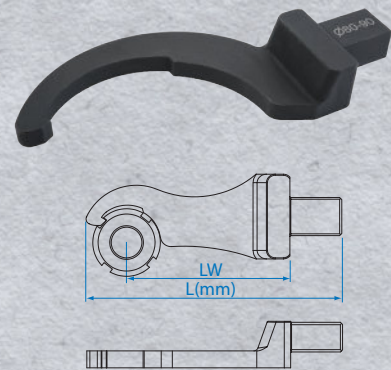

Insert Adapter

34505102R

KT NO.	 mm	 mm	L1 mm	L mm		
34505102R	9 x 12	14 x 18	20.5	45.5	82.2	12 / 144

34505201R

KT NO.	 mm	 mm	L1 mm	L mm		
34505201R	14 x 18	9 x 12	33.5	49.5	131.8	12 / 144

Hook Wrench Head & Set

345042M

KT NO.	Size mm	Capacity mm	Maximum Torque N·m	Lw* mm	L mm		
34504236M	36	28-36	354	77	121	248.20	12 / 72
34504245M	45	40-45	377	77	129	274.00	12 / 72
34504255M	55	50-55	398	77	129	263.20	12 / 72
34504262M	62	58-62	421	77	134	278.20	12 / 72
34504275M	75	68-75	444	77	139	294.60	12 / 72
34504290M	90	80-90	465	77	142	288.80	12 / 72

3452407MR

- Suitable for tightening round nuts with radial notches
- Applied with interchangeable torque wrench
- Widely used in automobile, machine tool building and petroleum industries

Contents		 2.48	 1 / 6
	34505102R 9 x 12(F) → 14 x 18(M)		
	345042M 36, 45, 55, 62, 75, 90		