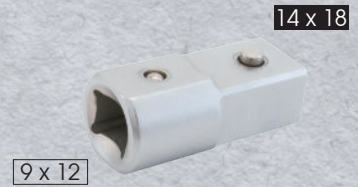

Insert Adapter

34505102R

KT NO.	 mm	 mm	L1 mm	L mm		
34505102R	9 x 12	14 x 18	20.5	45.5	82.2	12 / 144

34505201R

KT NO.	 mm	 mm	L1 mm	L mm		
34505201R	14 x 18	9 x 12	33.5	49.5	131.8	12 / 144

Hook Wrench Head & Set

345042M

KT NO.	Size mm	Capacity mm	Maximum Torque N·m	Lw* mm	L mm		
34504236M	36	28-36	354	77	121	248.20	12 / 72
34504245M	45	40-45	377	77	129	274.00	12 / 72
34504255M	55	50-55	398	77	129	263.20	12 / 72
34504262M	62	58-62	421	77	134	278.20	12 / 72
34504275M	75	68-75	444	77	139	294.60	12 / 72
34504290M	90	80-90	465	77	142	288.80	12 / 72

3452407MR

- Suitable for tightening round nuts with radial notches
- Applied with interchangeable torque wrench
- Widely used in automobile, machine tool building and petroleum industries

Contents		 2.48	 1 / 6
	34505102R 9 x 12(F) → 14 x 18(M)		
	345042M 36, 45, 55, 62, 75, 90		