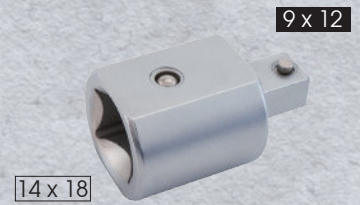

Insert Adapter

34505102R

KT NO.	 mm	 mm	L1 mm	L mm		
34505102R	9 x 12	14 x 18	20.5	45.5	82.2	12 / 144

34505201R

KT NO.	 mm	 mm	L1 mm	L mm		
34505201R	14 x 18	9 x 12	33.5	49.5	131.8	12 / 144

Hook Wrench Head & Set

345042M

KT NO.	Size mm	Capacity mm	Maximum Torque N·m	Lw* mm	L mm		
34504236M	36	28-36	354	77	121	248.20	12 / 72
34504245M	45	40-45	377	77	129	274.00	12 / 72
34504255M	55	50-55	398	77	129	263.20	12 / 72
34504262M	62	58-62	421	77	134	278.20	12 / 72
34504275M	75	68-75	444	77	139	294.60	12 / 72
34504290M	90	80-90	465	77	142	288.80	12 / 72

3452407MR

- Suitable for tightening round nuts with radial notches
- Applied with interchangeable torque wrench
- Widely used in automobile, machine tool building and petroleum industries

Contents		 2.48	 1 / 6
	34505102R 9 x 12(F) → 14 x 18(M)		
	345042M 36, 45, 55, 62, 75, 90		