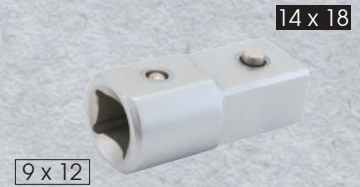

Insert Adapter

34505102R

KT NO.	 mm	 mm	L1 mm	L mm		
34505102R	9 x 12	14 x 18	20.5	45.5	82.2	12 / 144

34505201R

KT NO.	 mm	 mm	L1 mm	L mm		
34505201R	14 x 18	9 x 12	33.5	49.5	131.8	12 / 144

Hook Wrench Head & Set

345042M

KT NO.	Size mm	Capacity mm	Maximum Torque N·m	Lw* mm	L mm		
34504236M	36	28-36	354	77	121	248.20	12 / 72
34504245M	45	40-45	377	77	129	274.00	12 / 72
34504255M	55	50-55	398	77	129	263.20	12 / 72
34504262M	62	58-62	421	77	134	278.20	12 / 72
34504275M	75	68-75	444	77	139	294.60	12 / 72
34504290M	90	80-90	465	77	142	288.80	12 / 72

3452407MR

- Suitable for tightening round nuts with radial notches
- Applied with interchangeable torque wrench
- Widely used in automobile, machine tool building and petroleum industries

Contents		 2.48	 1 / 6
	34505102R 9 x 12(F) → 14 x 18(M)		
	345042M 36, 45, 55, 62, 75, 90		