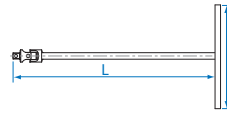

KT NO.	ℓ mm	L mm	g	Box / Carton
4795-18	200	460	567	10 / 30
4795-36	200	900	1000	10 / 20

3795

3/8"

- T-type 90° universal joint driver
- Chrome vanadium alloy steel