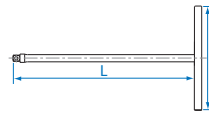

KT NO.	ℓ mm	L mm	g	Box / Carton
4511-06	170	268	396	5 / 30
4511-10	250	268	463	6 / 30

21A107

- Applied with power bit