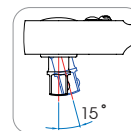

3761-08F

3761-08P

3769

3/8"

- Reversible ratchet
- 11° gear action degree (32 teeth)
- Two teeth pawl action
- DIN 3122

KT NO.	Overall length			
	inch	mm		
3769-08F	8	200	405	2 / 40
3769-08P	8	200	380	2 / 40
3769DK	renewal kits		-	-

3769-08F

3769-08P

3771

QUICK RELEASE 3/8"

- Quick release reversible ratchet
- 11° gear action degree (32 teeth)
- Two teeth pawl action
- DIN 3122

KT NO.	Overall length			
	inch	mm		
3771-08G	8	200	268	2 / 40
3771DK	renewal kits		-	-

3774

3/8"

- Universal joint reversible ratchet
- 11° gear action degree (32 teeth)
- Two teeth pawl action
- DIN 3122
- 15° rotation

KT NO.	Overall length			
	inch	mm		
3774-08G	8	200	275	2 / 40
3774DK	renewal kits		-	-

3774DK

3779

3/8"

- Reversible ratchet
- 11° gear action degree (32 teeth)
- Two teeth pawl action
- DIN 3122

KT NO.	Overall length			
	inch	mm		
3779-08F	8	200	366	2 / 40
3779-08G	8	200	273	2 / 40
3779DK	renewal kits		-	-