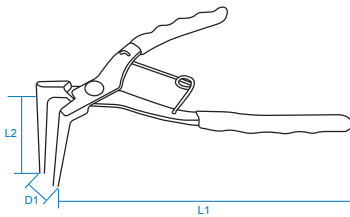

Circlip Pliers

65SS new

- Design of hidden spring
- DIN 5254 & DIN 5256

| KT NO. | Overall length | | Capacity Ø mm | g | kg |
|---------|----------------|-----|------------------|-----|--------|
| | inch | mm | | | |
| 65SS-07 | 7 | 188 | 19~60 | 195 | 8 / 48 |

68HB-07L new

- For removing or installing the intimal retaining rings
- 90 angel and extra long tip design for narrow space

| KT NO. | inch | L1 | L2 | D1 | Ø | Capacity Ømm | g | kg |
|----------|------|-----|------|------|------|-----------------|-----|---------|
| | | mm | (mm) | (mm) | tips | | | |
| 68HB-07L | 7 | 180 | 56 | 23 | 1.3 | 19~60 | 222 | 12 / 48 |