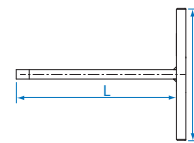

- T-type 90° universal joint driver
- Chrome vanadium alloy steel

KT NO.	ℓ mm	L mm		
4795-18	200	460	567	10 / 30
4795-36	200	900	1000	10 / 20

4511

1/2"

- Chrome vanadium alloy steel

KT NO.	ℓ mm	L mm		
4511-06	170	268	396	5 / 30
4511-10	250	268	463	6 / 30

21A107

- Applied with power bit

KT NO.	Size inch	ℓ mm	L mm		
21A107	1/4	150	175	194	10 / 60

X-ON Electronics

Largest Supplier of Electrical and Electronic Components

Click to view similar products for [Screwdrivers, Nut Drivers & Socket Drivers](#) category: