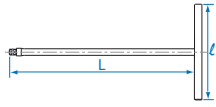

T-shaped Driver

- Chrome vanadium alloy steel
- Chrome plated

3511

3/8"

- Chrome vanadium alloy steel

KT NO.	ℓ mm	L mm		
3511-06	170	268	324	5 / 30
3511-10	250	268	383	6 / 30

3795

3/8"

- T-type 90° universal joint driver
- Chrome vanadium alloy steel

KT NO.	ℓ mm	L mm		
3795-15	200	375	375	10 / 40
3795-18	200	455	425	10 / 40
3795-24	200	600	500	10 / 40
3795-30	200	750	600	10 / 30

4795

1/2"

- T-type 90° universal joint driver
- Chrome vanadium alloy steel

KT NO.	ℓ mm	L mm		
4795-18	200	460	567	10 / 30
4795-36	200	900	1000	10 / 20

4511

1/2"

- Chrome vanadium alloy steel

KT NO.	ℓ mm	L mm		
4511-06	170	268	396	5 / 30
4511-10	250	268	463	6 / 30