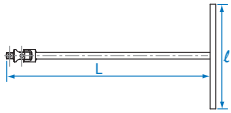

T-shaped Driver

- Chrome vanadium alloy steel
- Chrome plated

3511

3/8"

- Chrome vanadium alloy steel

KT NO.	ℓ mm	L mm		
3511-06	170	268	324	5 / 30
3511-10	250	268	383	6 / 30

3795

3/8"

- T-type 90° universal joint driver
- Chrome vanadium alloy steel

KT NO.	ℓ mm	L mm		
3795-15	200	375	375	10 / 40
3795-18	200	455	425	10 / 40
3795-24	200	600	500	10 / 40
3795-30	200	750	600	10 / 30

4795

1/2"

- T-type 90° universal joint driver
- Chrome vanadium alloy steel

KT NO.	ℓ mm	L mm		
4795-18	200	460	567	10 / 30
4795-36	200	900	1000	10 / 20

4511

1/2"

- Chrome vanadium alloy steel

KT NO.	ℓ mm	L mm		
4511-06	170	268	396	5 / 30
4511-10	250	268	463	6 / 30