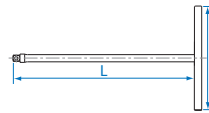

- T-type 90° universal joint driver
- Chrome vanadium alloy steel

KT NO.	ℓ mm	L mm		
4795-18	200	460	567	10 / 30
4795-36	200	900	1000	10 / 20

4511

1/2"

- Chrome vanadium alloy steel

KT NO.	ℓ mm	L mm		
4511-06	170	268	396	5 / 30
4511-10	250	268	463	6 / 30

21A107

- Applied with power bit

KT NO.	Size inch	ℓ mm	L mm		
21A107	1/4	150	175	194	10 / 60

X-ON Electronics

Largest Supplier of Electrical and Electronic Components

Click to view similar products for [Screwdrivers, Nut Drivers & Socket Drivers](#) category: