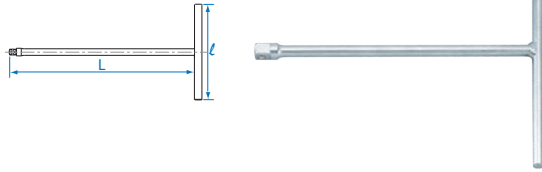

T-shaped Driver

- Chrome vanadium alloy steel
- Chrome plated

3511

3/8"

- Chrome vanadium alloy steel

KT NO.	ℓ mm	L mm		
3511-06	170	268	324	5 / 30
3511-10	250	268	383	6 / 30

3795

3/8"

- T-type 90° universal joint driver
- Chrome vanadium alloy steel

KT NO.	ℓ mm	L mm		
3795-15	200	375	375	10 / 40
3795-18	200	455	425	10 / 40
3795-24	200	600	500	10 / 40
3795-30	200	750	600	10 / 30

4795

1/2"

- T-type 90° universal joint driver
- Chrome vanadium alloy steel

KT NO.	ℓ mm	L mm		
4795-18	200	460	567	10 / 30
4795-36	200	900	1000	10 / 20

4511

1/2"

- Chrome vanadium alloy steel

KT NO.	ℓ mm	L mm		
4511-06	170	268	396	5 / 30
4511-10	250	268	463	6 / 30