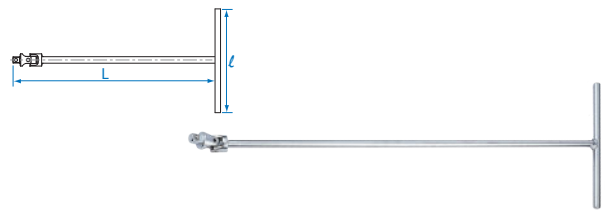

T-shaped Driver

- Chrome vanadium alloy steel
- Chrome plated

3511

3/8"

- Chrome vanadium alloy steel

KT NO.	ℓ mm	L mm		
3511-06	170	268	324	5 / 30
3511-10	250	268	383	6 / 30

3795

3/8"

- T-type 90° universal joint driver
- Chrome vanadium alloy steel

KT NO.	ℓ mm	L mm		
3795-15	200	375	375	10 / 40
3795-18	200	455	425	10 / 40
3795-24	200	600	500	10 / 40
3795-30	200	750	600	10 / 30

4795

1/2"

- T-type 90° universal joint driver
- Chrome vanadium alloy steel

KT NO.	ℓ mm	L mm		
4795-18	200	460	567	10 / 30
4795-36	200	900	1000	10 / 20

4511

1/2"

- Chrome vanadium alloy steel

KT NO.	ℓ mm	L mm		
4511-06	170	268	396	5 / 30
4511-10	250	268	463	6 / 30

21A107

- Applied with power bit

KT NO.	Size inch	ℓ mm	L mm		
21A107	1/4	150	175	194	10 / 60

X-ON Electronics

Largest Supplier of Electrical and Electronic Components

Click to view similar products for [Screwdrivers, Nut Drivers & Socket Drivers](#) category: