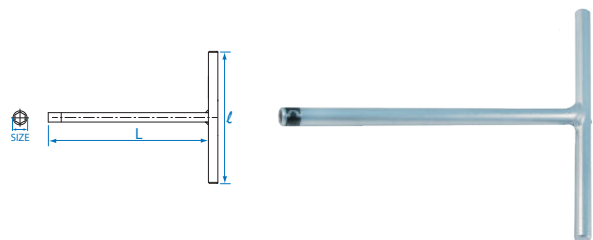

T-shaped Driver

- Chrome vanadium alloy steel
- Chrome plated

3511

3/8"

- Chrome vanadium alloy steel

KT NO.	ℓ mm	L mm		
3511-06	170	268	324	5 / 30
3511-10	250	268	383	6 / 30

3795

3/8"

- T-type 90° universal joint driver
- Chrome vanadium alloy steel

KT NO.	ℓ mm	L mm		
3795-15	200	375	375	10 / 40
3795-18	200	455	425	10 / 40
3795-24	200	600	500	10 / 40
3795-30	200	750	600	10 / 30

4795

1/2"

- T-type 90° universal joint driver
- Chrome vanadium alloy steel

KT NO.	ℓ mm	L mm		
4795-18	200	460	567	10 / 30
4795-36	200	900	1000	10 / 20

4511

1/2"

- Chrome vanadium alloy steel

KT NO.	ℓ mm	L mm		
4511-06	170	268	396	5 / 30
4511-10	250	268	463	6 / 30

21A107

- Applied with power bit

KT NO.	Size inch	ℓ mm	L mm		
21A107	1/4	150	175	194	10 / 60

X-ON Electronics

Largest Supplier of Electrical and Electronic Components

Click to view similar products for [Screwdrivers, Nut Drivers & Socket Drivers](#) category: