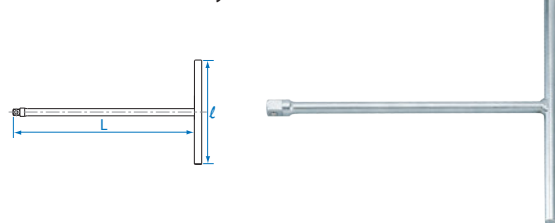

- T-type 90° universal joint driver
- Chrome vanadium alloy steel

KT NO.	ℓ mm	L mm		
4795-18	200	460	567	10 / 30
4795-36	200	900	1000	10 / 20

4511

1/2"

- Chrome vanadium alloy steel

KT NO.	ℓ mm	L mm		
4511-06	170	268	396	5 / 30
4511-10	250	268	463	6 / 30

21A107

- Applied with power bit

KT NO.	Size inch	ℓ mm	L mm		
21A107	1/4	150	175	194	10 / 60

X-ON Electronics

Largest Supplier of Electrical and Electronic Components

Click to view similar products for [Screwdrivers, Nut Drivers & Socket Drivers](#) category: