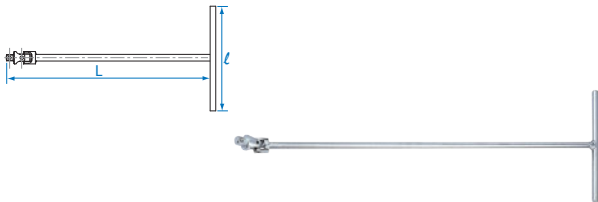

T-shaped Driver

- Chrome vanadium alloy steel
- Chrome plated

3511

3/8"

- Chrome vanadium alloy steel

KT NO.	ℓ mm	L mm		
3511-06	170	268	324	5 / 30
3511-10	250	268	383	6 / 30

3795

3/8"

- T-type 90° universal joint driver
- Chrome vanadium alloy steel

KT NO.	ℓ mm	L mm		
3795-15	200	375	375	10 / 40
3795-18	200	455	425	10 / 40
3795-24	200	600	500	10 / 40
3795-30	200	750	600	10 / 30

4795

1/2"

- T-type 90° universal joint driver
- Chrome vanadium alloy steel

KT NO.	ℓ mm	L mm		
4795-18	200	460	567	10 / 30
4795-36	200	900	1000	10 / 20

4511

1/2"

- Chrome vanadium alloy steel

KT NO.	ℓ mm	L mm		
4511-06	170	268	396	5 / 30
4511-10	250	268	463	6 / 30