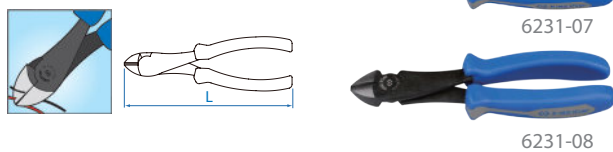

Diagonal Pliers

6214

- Mini type

KT NO.	L		∅ Max. mm	g	/
	inch	mm			
6214-45	4-1/2	115	0.6	83	8 / 160
6214-05	5	127	1.25	94	8 / 160

6211

- European type
- DIN 5749

KT NO.	L		Cutting capacities				g	/
	inch	mm	●	●	●	●		
6211-06	6-1/2	163	4.0	2.8	2.0	1.6	194	8 / 96

6231

- Heavy duty type
- DIN ISO 5749

KT NO.	L		Cutting capacities				g	/
	inch	mm	●	●	●	●		
6231-07	7-1/2	188	4.0	3.0	2.2	2.0	243	8 / 80
6231-08	8	200	5.0	3.5	2.2	2.0	313	8 / 80

6232

KT NO.	L		Cutting capacities				g	/
	inch	mm	●	●	●	●		
6232-08	8	200	5.0	3.5	2.2	2.0	285	8 / 80