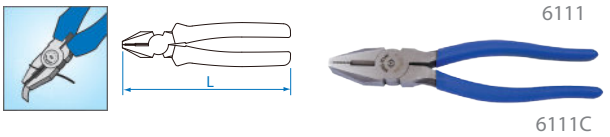

Combination Pliers

• Grip material - PP + TPR / item no. with "C" is made of PVC

6114

- Mini type
- DIN ISO 5746

KT NO.	L		Cutting capacities				g	/
	inch	mm	●	●	●	●		
6114-05	5	122	3.0	2.0	87	8 / 160		

6111

- European type
- Polished head
- DIN ISO 5746

KT NO.	L		Cutting capacities				g	/
	inch	mm	●	●	●	●		
6111-06	6-1/2	163	4.0	2.8	1.8	1.6	220	8 / 96
6111-07	7-1/2	188	4.0	3.0	2.0	1.6	294	8 / 48
6111-08	8-1/4	213	4.0	3.0	2.0	1.6	396	8 / 48
6111-07C	7-1/2	188	4.0	3.0	2.0	1.6	261	8 / 48
6111-08C	8-1/4	213	4.0	3.0	2.0	1.6	363	8 / 48

6112

- Hi-leverage type
- Polished head

KT NO.	L		Cutting capacities				g	/
	inch	mm	●	●	●	●		
6112-09	9	232	4.0	3.0	2.2	2.0	395	6 / 60
6112-09C	9	225	4.0	3.0	2.2	2.0	347	6 / 60

Plastic Pliers

In order to get normal life of pliers, do not cut steel wire.