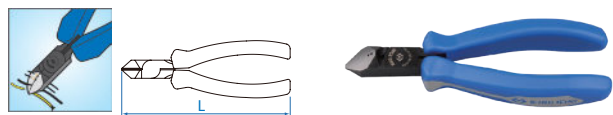

KT NO.	L		Cutting capacities	Wire stripper	g	/		
	inch	mm					∅ mm	mm
6213-06	6-1/2	163	1.25	1.4 / 1.6	175	8 / 96