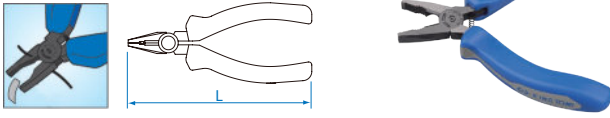

Combination Pliers

• Grip material - PP + TPR / item no. with "C" is made of PVC

6114

- Mini type
- DIN ISO 5746

KT NO.	L		Cutting capacities				g	/
	inch	mm	●	●	●	●		
6114-05	5	122	3.0	2.0	87	8 / 160		

6111

6112

- Hi-leverage type
- Polished head

KT NO.	L		Cutting capacities				g	/
	inch	mm	●	●	●	●		
6112-09	9	232	4.0	3.0	2.2	2.0	395	6 / 60
6112-09C	9	225	4.0	3.0	2.2	2.0	347	6 / 60

Plastic Pliers

In order to get normal life of pliers, do not cut steel wire.