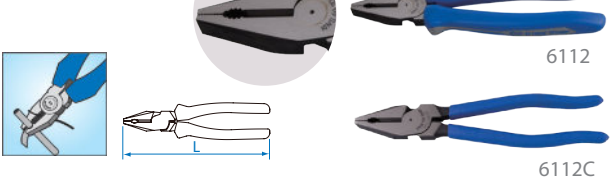

Combination Pliers

• Grip material - PP + TPR / item no. with "C" is made of PVC

6114

- Mini type
- DIN ISO 5746

KT NO.	L		Cutting capacities				g	/
	inch	mm	●	●	●	●		
6114-05	5	122	3.0	2.0	87	8 / 160		

6111

- European type
- Polished head
- DIN ISO 5746

KT NO.	L		Cutting capacities				g	/
	inch	mm	●	●	●	●		
6111-06	6-1/2	163	4.0	2.8	1.8	1.6	220	8 / 96
6111-07	7-1/2	188	4.0	3.0	2.0	1.6	294	8 / 48
6111-08	8-1/4	213	4.0	3.0	2.0	1.6	396	8 / 48
6111-07C	7-1/2	188	4.0	3.0	2.0	1.6	261	8 / 48
6111-08C	8-1/4	213	4.0	3.0	2.0	1.6	363	8 / 48

6112

- Hi-leverage type
- Polished head

KT NO.	L		Cutting capacities				g	/
	inch	mm	●	●	●	●		
6112-09	9	232	4.0	3.0	2.2	2.0	395	6 / 60
6112-09C	9	225	4.0	3.0	2.2	2.0	347	6 / 60

Plastic Pliers

In order to get normal life of pliers, do not cut steel wire.