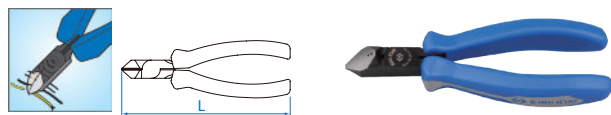

KT NO.	L		Cutting capacities	Wire stripper	g	/		
	inch	mm					∅ mm	mm
6213-06	6-1/2	163	1.25	1.4 / 1.6	175	8 / 96