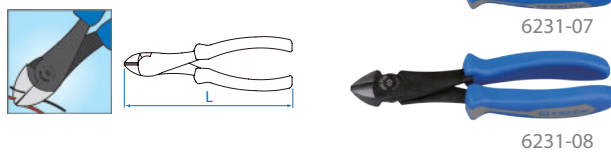

Diagonal Pliers

6214

- Mini type

KT NO.	L		∅ Max. mm	g	/
	inch	mm			
6214-45	4-1/2	115	0.6	83	8 / 160
6214-05	5	127	1.25	94	8 / 160

6211

- European type
- DIN 5749

KT NO.	L		Cutting capacities				g	/
	inch	mm	●	●	●	●		
6211-06	6-1/2	163	4.0	2.8	2.0	1.6	194	8 / 96

6231

- Heavy duty type
- DIN ISO 5749

KT NO.	L		Cutting capacities				g	/
	inch	mm	●	●	●	●		
6231-07	7-1/2	188	4.0	3.0	2.2	2.0	243	8 / 80
6231-08	8	200	5.0	3.5	2.2	2.0	313	8 / 80

6232

KT NO.	L		Cutting capacities				g	/
	inch	mm	●	●	●	●		
6232-08	8	200	5.0	3.5	2.2	2.0	285	8 / 80