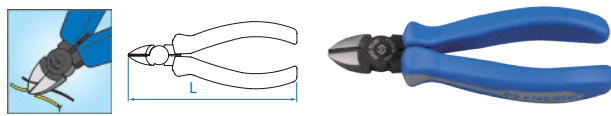

Diagonal Pliers

6214

- Mini type

KT NO.	L		∅ Max. mm	g	/
	inch	mm			
6214-45	4-1/2	115	0.6	83	8 / 160
6214-05	5	127	1.25	94	8 / 160

6211

- European type
- DIN 5749

KT NO.	L		Cutting capacities				g	/
	inch	mm	●	●	●	●		
6211-06	6-1/2	163	4.0	2.8	2.0	1.6	194	8 / 96