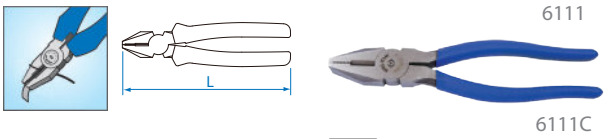

Combination Pliers

• Grip material - PP + TPR / item no. with "C" is made of PVC

6114

- Mini type
- DIN ISO 5746

KT NO.	L		Cutting capacities				g	/
	inch	mm	●	●	●	●		
6114-05	5	122	3.0	2.0	87	8 / 160		

6111

- European type
- Polished head
- DIN ISO 5746

KT NO.	L		Cutting capacities				g	/
	inch	mm	●	●	●	●		
6111-06	6-1/2	163	4.0	2.8	1.8	1.6	220	8 / 96
6111-07	7-1/2	188	4.0	3.0	2.0	1.6	294	8 / 48
6111-08	8-1/4	213	4.0	3.0	2.0	1.6	396	8 / 48
6111-07C	7-1/2	188	4.0	3.0	2.0	1.6	261	8 / 48
6111-08C	8-1/4	213	4.0	3.0	2.0	1.6	363	8 / 48

6112

- Hi-leverage type
- Polished head

KT NO.	L		Cutting capacities				g	/
	inch	mm	●	●	●	●		
6112-09	9	232	4.0	3.0	2.2	2.0	395	6 / 60
6112-09C	9	225	4.0	3.0	2.2	2.0	347	6 / 60

Plastic Pliers

In order to get normal life of pliers, do not cut steel wire.