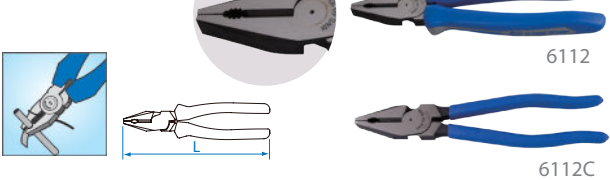

Combination Pliers

• Grip material - PP + TPR / item no. with "C" is made of PVC

6114

- Mini type
- DIN ISO 5746

KT NO.	L		Cutting capacities				g	/	/
	inch	mm	●	●	●	●			
6114-05	5	122	3.0	2.0	87	8 / 160			

6111

- European type
- Polished head
- DIN ISO 5746

KT NO.	L		Cutting capacities				g	/	/
	inch	mm	●	●	●	●			
6111-06	6-1/2	163	4.0	2.8	1.8	1.6	220	8 / 96	
6111-07	7-1/2	188	4.0	3.0	2.0	1.6	294	8 / 48	
6111-08	8-1/4	213	4.0	3.0	2.0	1.6	396	8 / 48	
6111-07C	7-1/2	188	4.0	3.0	2.0	1.6	261	8 / 48	
6111-08C	8-1/4	213	4.0	3.0	2.0	1.6	363	8 / 48	

6112

- Hi-leverage type
- Polished head

KT NO.	L		Cutting capacities				g	/	/
	inch	mm	●	●	●	●			
6112-09	9	232	4.0	3.0	2.2	2.0	395	6 / 60	
6112-09C	9	225	4.0	3.0	2.2	2.0	347	6 / 60	

Plastic Pliers

In order to get normal life of pliers, do not cut steel wire.