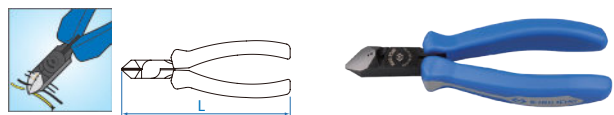

KT NO.	L		Cutting capacities	Wire stripper	g	/	/		
	inch	mm						∅ mm	mm
6213-06	6-1/2	163	1.25	1.4 / 1.6	175	8 / 96