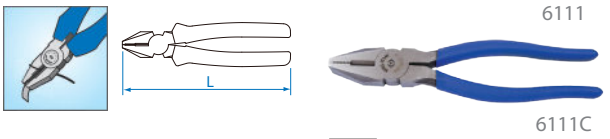

Combination Pliers

• Grip material - PP + TPR / item no. with "C" is made of PVC

6114

- Mini type
- DIN ISO 5746

KT NO.	L		Cutting capacities				g	/	/
	inch	mm	●	●	●	●			
6114-05	5	122	3.0	2.0	87	8 / 160			

6111

- European type
- Polished head
- DIN ISO 5746

KT NO.	L		Cutting capacities				g	/	/
	inch	mm	●	●	●	●			
6111-06	6-1/2	163	4.0	2.8	1.8	1.6	220	8 / 96	
6111-07	7-1/2	188	4.0	3.0	2.0	1.6	294	8 / 48	
6111-08	8-1/4	213	4.0	3.0	2.0	1.6	396	8 / 48	
6111-07C	7-1/2	188	4.0	3.0	2.0	1.6	261	8 / 48	
6111-08C	8-1/4	213	4.0	3.0	2.0	1.6	363	8 / 48	

6112

- Hi-leverage type
- Polished head

KT NO.	L		Cutting capacities				g	/	/
	inch	mm	●	●	●	●			
6112-09	9	232	4.0	3.0	2.2	2.0	395	6 / 60	
6112-09C	9	225	4.0	3.0	2.2	2.0	347	6 / 60	

Plastic Pliers

In order to get normal life of pliers, do not cut steel wire.