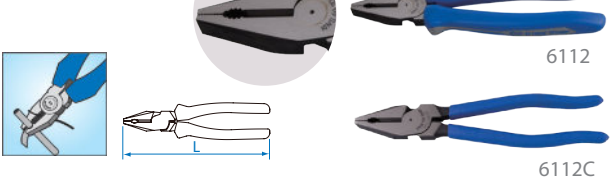

Combination Pliers

• Grip material - PP + TPR / item no. with "C" is made of PVC

6114

- Mini type
- DIN ISO 5746

KT NO.	L		Cutting capacities				g	/
	inch	mm	\odot	\bullet	\bullet	\bullet		
6114-05	5	122	3.0	2.0	87	8 / 160		

6111

- European type
- Polished head
- DIN ISO 5746

KT NO.	L		Cutting capacities				g	/
	inch	mm	\odot	\bullet	\bullet	\bullet		
6111-06	6-1/2	163	4.0	2.8	1.8	1.6	220	8 / 96
6111-07	7-1/2	188	4.0	3.0	2.0	1.6	294	8 / 48
6111-08	8-1/4	213	4.0	3.0	2.0	1.6	396	8 / 48
6111-07C	7-1/2	188	4.0	3.0	2.0	1.6	261	8 / 48
6111-08C	8-1/4	213	4.0	3.0	2.0	1.6	363	8 / 48

6112

- Hi-leverage type
- Polished head

KT NO.	L		Cutting capacities				g	/
	inch	mm	\odot	\bullet	\bullet	\bullet		
6112-09	9	232	4.0	3.0	2.2	2.0	395	6 / 60
6112-09C	9	225	4.0	3.0	2.2	2.0	347	6 / 60

Plastic Pliers

In order to get normal life of pliers, do not cut steel wire.

6921

- European type
- Polished head

KT NO.	L		g	/
	inch	mm		
6921-05	5	132	106	6 / 120
6921-06	6	155	171	6 / 72
6921-07	7	178	268	6 / 60
6921-05C	5	132	91	6 / 120
6921-06C	6	155	140	8 / 96
6921-07C	7	178	220	6 / 60