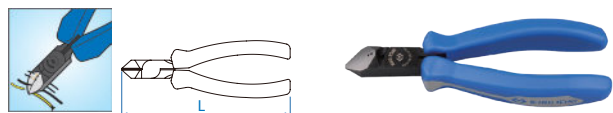

KT NO.	L		Cutting capacities $\odot$ $\varnothing$ mm	Wire stripper mm	g	/
	inch	mm				
6213-06	6-1/2	163	1.25	1.4 / 1.6	175	8 / 96