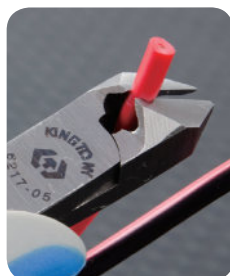

Precision Pliers

6207-05

 Diagonal cutting nippers

KT NO.	Overall length		Cutting capacities		A mm	B mm	C mm		
	inch	mm	 \varnothing mm	 \varnothing mm					
6207-05	4-3/4	118	2.0	1.6	10.8	11.5	7.1	88	6 / 120

6927-05

 For plastic

KT NO.	Overall length		A mm	B mm	C mm		
	inch	mm					
6927-05	4-3/4	118	10.3	11.5	7.1	71	6 / 120

6217-05

 Diagonal cutting nippers

KT NO.	Overall length		Cutting capacities		α	A mm	B mm	C mm	D mm		
	inch	mm	 \varnothing mm	 \varnothing mm							
6217-05	4-3/4	118	2.0	1.0	35°	11.8	17	12.7	17.7	76	6 / 120

6247-05

 Diagonal cutting nippers

KT NO.	Overall length		Cutting capacities		α	A mm	B mm	C mm	D mm		
	inch	mm	 \varnothing mm	 \varnothing mm							
6247-05	5	125	1.0	0.5	45°	11.4	19.4	7.5	55	73	6 / 120