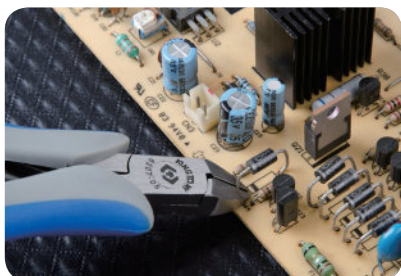

Precision Pliers

6207-05

 Diagonal cutting nippers

KT NO.	Overall length		Cutting capacities		A mm	B mm	C mm		
	inch	mm	 \varnothing mm	 \varnothing mm					
6207-05	4-3/4	118	2.0	1.6	10.8	11.5	7.1	88	6 / 120