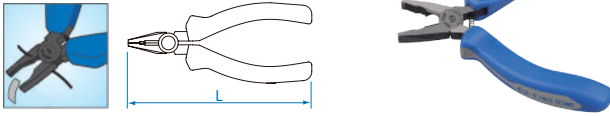

Combination Pliers

• Grip material - PP + TPR / item no. with "C" is made of PVC

6114

- Mini type
- DIN ISO 5746

KT NO.	L		Cutting capacities				g	/	/
	inch	mm	●	●	●	●			
6114-05	5	122	3.0	2.0	87	8 / 160			

6111

- European type
- Polished head
- DIN ISO 5746

KT NO.	L		Cutting capacities				g	/	/
	inch	mm	●	●	●	●			
6111-06	6-1/2	163	4.0	2.8	1.8	1.6	220	8 / 96	
6111-07	7-1/2	188	4.0	3.0	2.0	1.6	294	8 / 48	
6111-08	8-1/4	213	4.0	3.0	2.0	1.6	396	8 / 48	
6111-07C	7-1/2	188	4.0	3.0	2.0	1.6	261	8 / 48	
6111-08C	8-1/4	213	4.0	3.0	2.0	1.6	363	8 / 48	