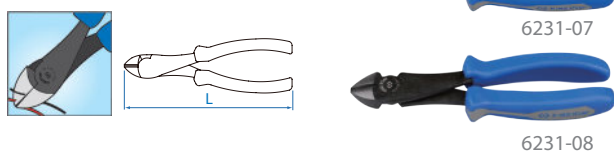

Diagonal Pliers

6214

- Mini type

KT NO.	L		ø Max. mm ø mm	g	/	/
	inch	mm				
6214-45	4-1/2	115	0.6	83	8 / 160	
6214-05	5	127	1.25	94	8 / 160	

6211

- European type
- DIN 5749

KT NO.	L		Cutting capacities				g	/	/
	inch	mm	●	●	●	●			
6211-06	6-1/2	163	4.0	2.8	2.0	1.6	194	8 / 96	

6231

- Heavy duty type
- DIN ISO 5749

KT NO.	L		Cutting capacities				g	/	/
	inch	mm	●	●	●	●			
6231-07	7-1/2	188	4.0	3.0	2.2	2.0	243	8 / 80	
6231-08	8	200	5.0	3.5	2.2	2.0	313	8 / 80	

6232

KT NO.	L		Cutting capacities				g	/	/
	inch	mm	●	●	●	●			
6232-08	8	200	5.0	3.5	2.2	2.0	285	8 / 80	