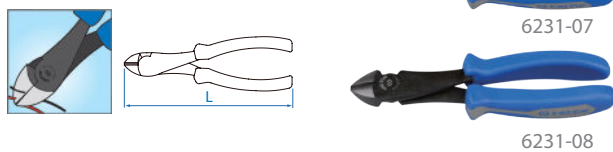

KT NO.	L		Cutting capacities				g	/
	inch	mm	●	●	●	●		
6231-07	7-1/2	188	4.0	3.0	2.2	2.0	243	8 / 80
6231-08	8	200	5.0	3.5	2.2	2.0	313	8 / 80

6232