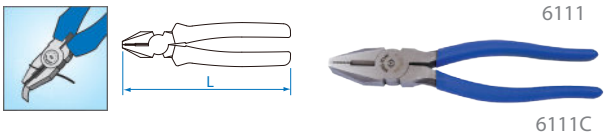

# Combination Pliers

• Grip material - PP + TPR / item no. with "C" is made of PVC

**6114**

- Mini type
- DIN ISO 5746

KT NO.	L		Cutting capacities				g	/
	inch	mm	●	●	●	●		
6114-05	5	122	3.0	2.0	87	8 / 160		

**6111**

- European type
- Polished head
- DIN ISO 5746

KT NO.	L		Cutting capacities				g	/
	inch	mm	●	●	●	●		
6111-06	6-1/2	163	4.0	2.8	1.8	1.6	220	8 / 96
6111-07	7-1/2	188	4.0	3.0	2.0	1.6	294	8 / 48
6111-08	8-1/4	213	4.0	3.0	2.0	1.6	396	8 / 48
6111-07C	7-1/2	188	4.0	3.0	2.0	1.6	261	8 / 48
6111-08C	8-1/4	213	4.0	3.0	2.0	1.6	363	8 / 48

**6112**

- Hi-leverage type
- Polished head

KT NO.	L		Cutting capacities				g	/
	inch	mm	●	●	●	●		
6112-09	9	232	4.0	3.0	2.2	2.0	395	6 / 60
6112-09C	9	225	4.0	3.0	2.2	2.0	347	6 / 60