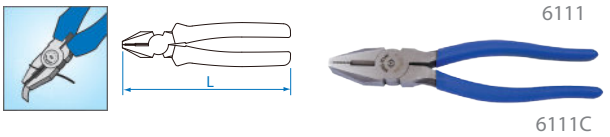

Combination Pliers

• Grip material - PP + TPR / item no. with "C" is made of PVC

6114

- Mini type
- DIN ISO 5746

KT NO.	L		Cutting capacities				g	/	/
	inch	mm	●	●	●	●			
6114-05	5	122	3.0	2.0	87	8 / 160			

6111

- European type
- Polished head
- DIN ISO 5746

KT NO.	L		Cutting capacities				g	/	/
	inch	mm	●	●	●	●			
6111-06	6-1/2	163	4.0	2.8	1.8	1.6	220	8 / 96	
6111-07	7-1/2	188	4.0	3.0	2.0	1.6	294	8 / 48	
6111-08	8-1/4	213	4.0	3.0	2.0	1.6	396	8 / 48	
6111-07C	7-1/2	188	4.0	3.0	2.0	1.6	261	8 / 48	
6111-08C	8-1/4	213	4.0	3.0	2.0	1.6	363	8 / 48	

6112

- Hi-leverage type
- Polished head

KT NO.	L		Cutting capacities				g	/	/
	inch	mm	●	●	●	●			
6112-09	9	232	4.0	3.0	2.2	2.0	395	6 / 60	
6112-09C	9	225	4.0	3.0	2.2	2.0	347	6 / 60	

Plastic Pliers

In order to get normal life of pliers, do not cut steel wire.