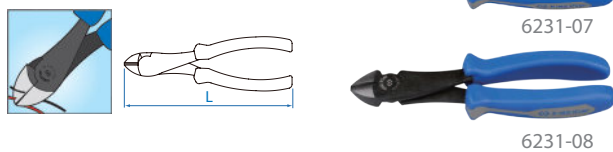

Diagonal Pliers

6214

- Mini type

KT NO.	L		∅ Max. mm	g	/	/
	inch	mm				
6214-45	4-1/2	115	0.6	83	8 / 160	
6214-05	5	127	1.25	94	8 / 160	

6211

- European type
- DIN 5749

KT NO.	L		Cutting capacities				g	/	/
	inch	mm	●	●	●	●			
6211-06	6-1/2	163	4.0	2.8	2.0	1.6	194	8 / 96	

6231

- Heavy duty type
- DIN ISO 5749

KT NO.	L		Cutting capacities				g	/	/
	inch	mm	●	●	●	●			
6231-07	7-1/2	188	4.0	3.0	2.2	2.0	243	8 / 80	
6231-08	8	200	5.0	3.5	2.2	2.0	313	8 / 80	

6232

KT NO.	L		Cutting capacities				g	/	/
	inch	mm	●	●	●	●			
6232-08	8	200	5.0	3.5	2.2	2.0	285	8 / 80	