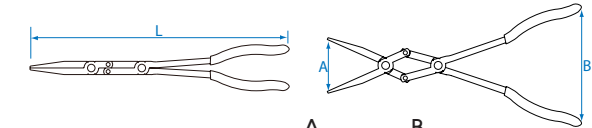

KT NO.	inch	L mm	g	kg	mm
6319-11C	11	280	292	6	48

Double Joint Nose Pliers

6329

- Double joint and slim profile, for working a greater width in a narrow space, even single-handed
- Serrated nose for good grip

KT NO.	inch	L mm	A Up on jaw capacity (mm)	B Grip width (mm)	g	kg	mm

6339

- Double joint and slim profile, for working a greater width in a narrow space, even single-handed
- Serrated nose for good grip