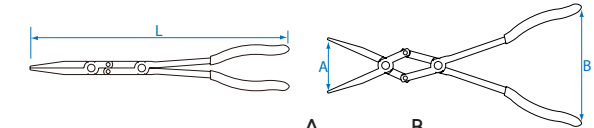

## Double Joint Nose Pliers

**6329**

- Double joint and slim profile, for working a greater width in a narrow space, even single-handed
- Serrated nose for good grip

KT NO.	inch	L mm	A Up on jaw capacity (mm)	B Grip width (mm)	g	kg	mm
6329-13C	13	340	50	110	355	5	40

**6339**

- Double joint and slim profile, for working a greater width in a narrow space, even single-handed
- Serrated nose for good grip

KT NO.	inch	L mm	A Up on jaw capacity (mm)	B Grip width (mm)	g	kg	mm
6339-13C	13	335	50	110	369	5	40